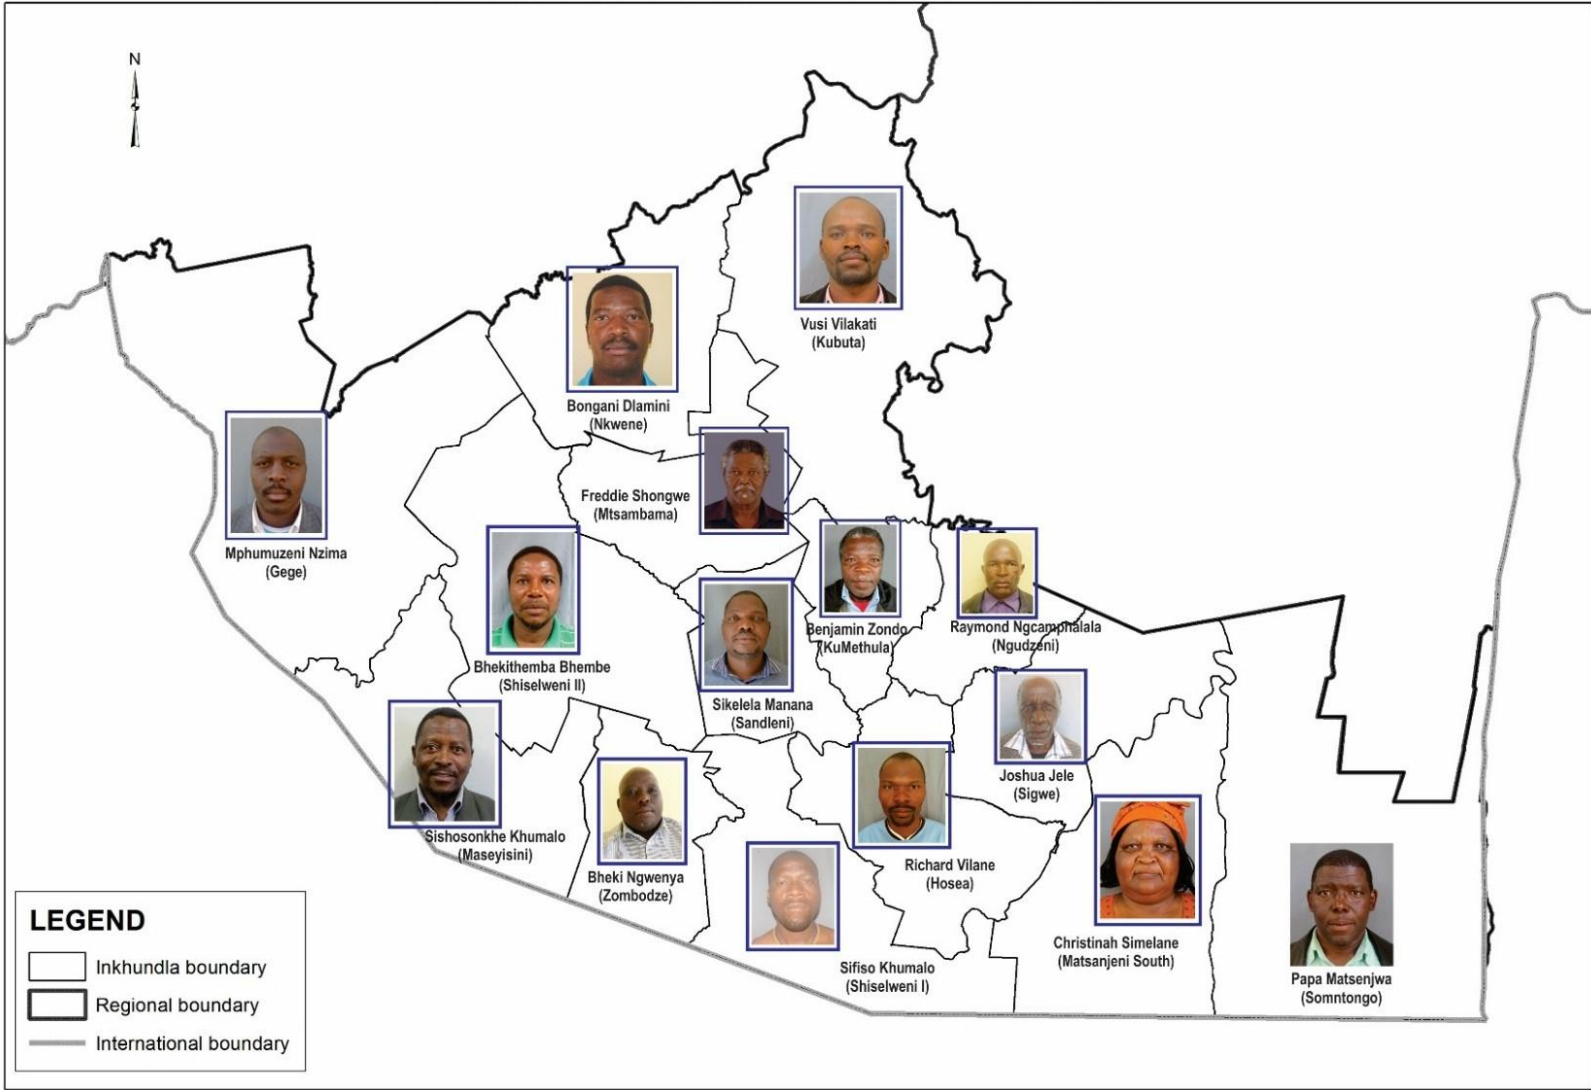

2018 NATIONAL ELECTIONS WINNERS – MAP REPRESENTATIONS

INDVUNA YENKHUNDLA 2018 - HHOHHO REGION

2018 NATIONAL ELECTIONS WINNERS – MAP REPRESENTATIONS

MEMBERS OF PARLIAMENT 2018 - HHOHHO REGION

2018 NATIONAL ELECTIONS WINNERS – MAP REPRESENTATIONS

2018 NATIONAL ELECTIONS WINNERS – MAP REPRESENTATIONS

2018 NATIONAL ELECTIONS WINNERS – MAP REPRESENTATIONS

2018 NATIONAL ELECTIONS WINNERS – MAP REPRESENTATIONS

MAP OF 2018 MEMBERS OF PARLIAMENT - MANZINI REGION

2018 NATIONAL ELECTIONS WINNERS – MAP REPRESENTATIONS

INDVUNA YENKHUNDLA 2018 - SHISELWENI REGION

2018 NATIONAL ELECTIONS WINNERS – MAP REPRESENTATIONS

MEMBERS OF PARLIAMENT 2018 - SHISELWENI REGION