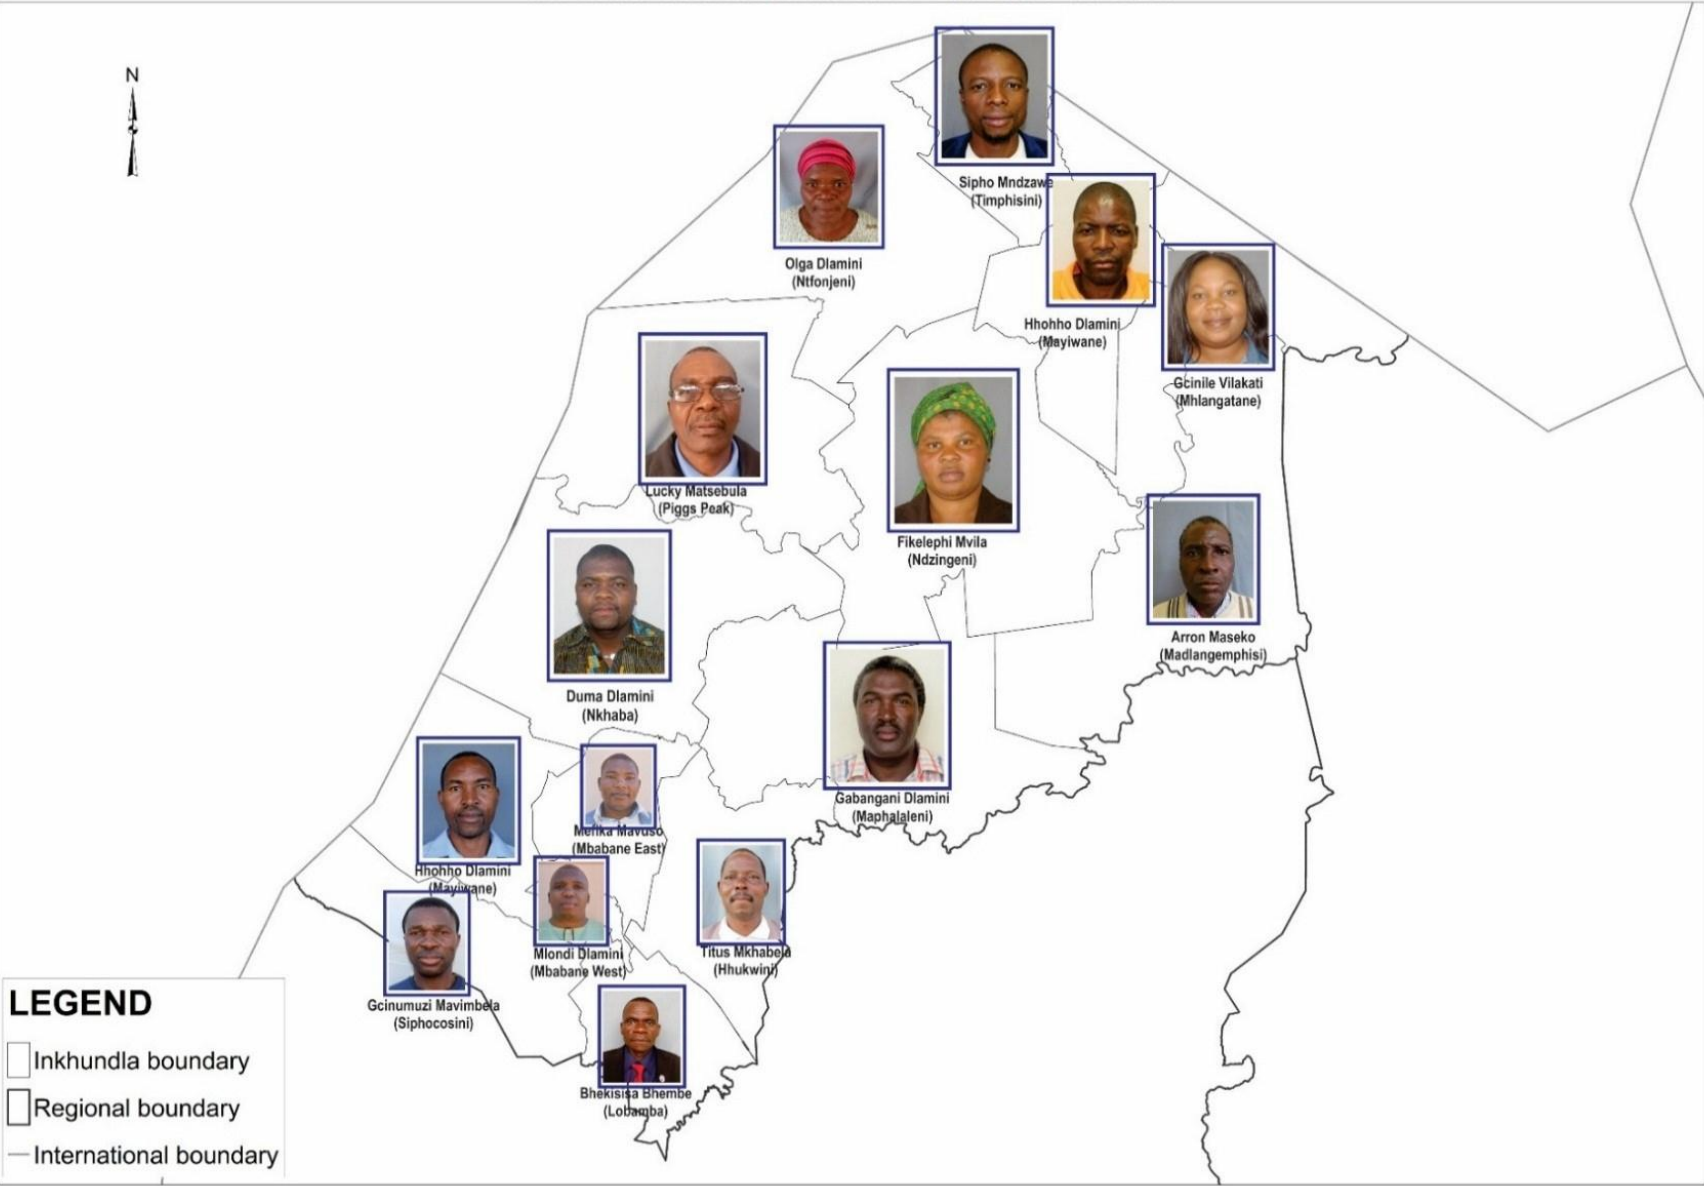

2018 NATIONAL ELECTIONS WINNERS – MAP REPRESENTATIONS

INDVUNA YENKHUNDLA 2018 - HHOHHO REGION

2018 NATIONAL ELECTIONS WINNERS – MAP REPRESENTATIONS

MEMBERS OF PARLIAMENT 2018 - HHOHHO REGION

2018 NATIONAL ELECTIONS WINNERS – MAP REPRESENTATIONS

2018 NATIONAL ELECTIONS WINNERS – MAP REPRESENTATIONS

2018 NATIONAL ELECTIONS WINNERS – MAP REPRESENTATIONS

2018 NATIONAL ELECTIONS WINNERS – MAP REPRESENTATIONS

MAP OF 2018 MEMBERS OF PARLIAMENT - MANZINI REGION

2018 NATIONAL ELECTIONS WINNERS – MAP REPRESENTATIONS

INDVUNA YENKHUNDLA 2018 - SHISELWENI REGION

2018 NATIONAL ELECTIONS WINNERS – MAP REPRESENTATIONS

MEMBERS OF PARLIAMENT 2018 - SHISELWENI REGION