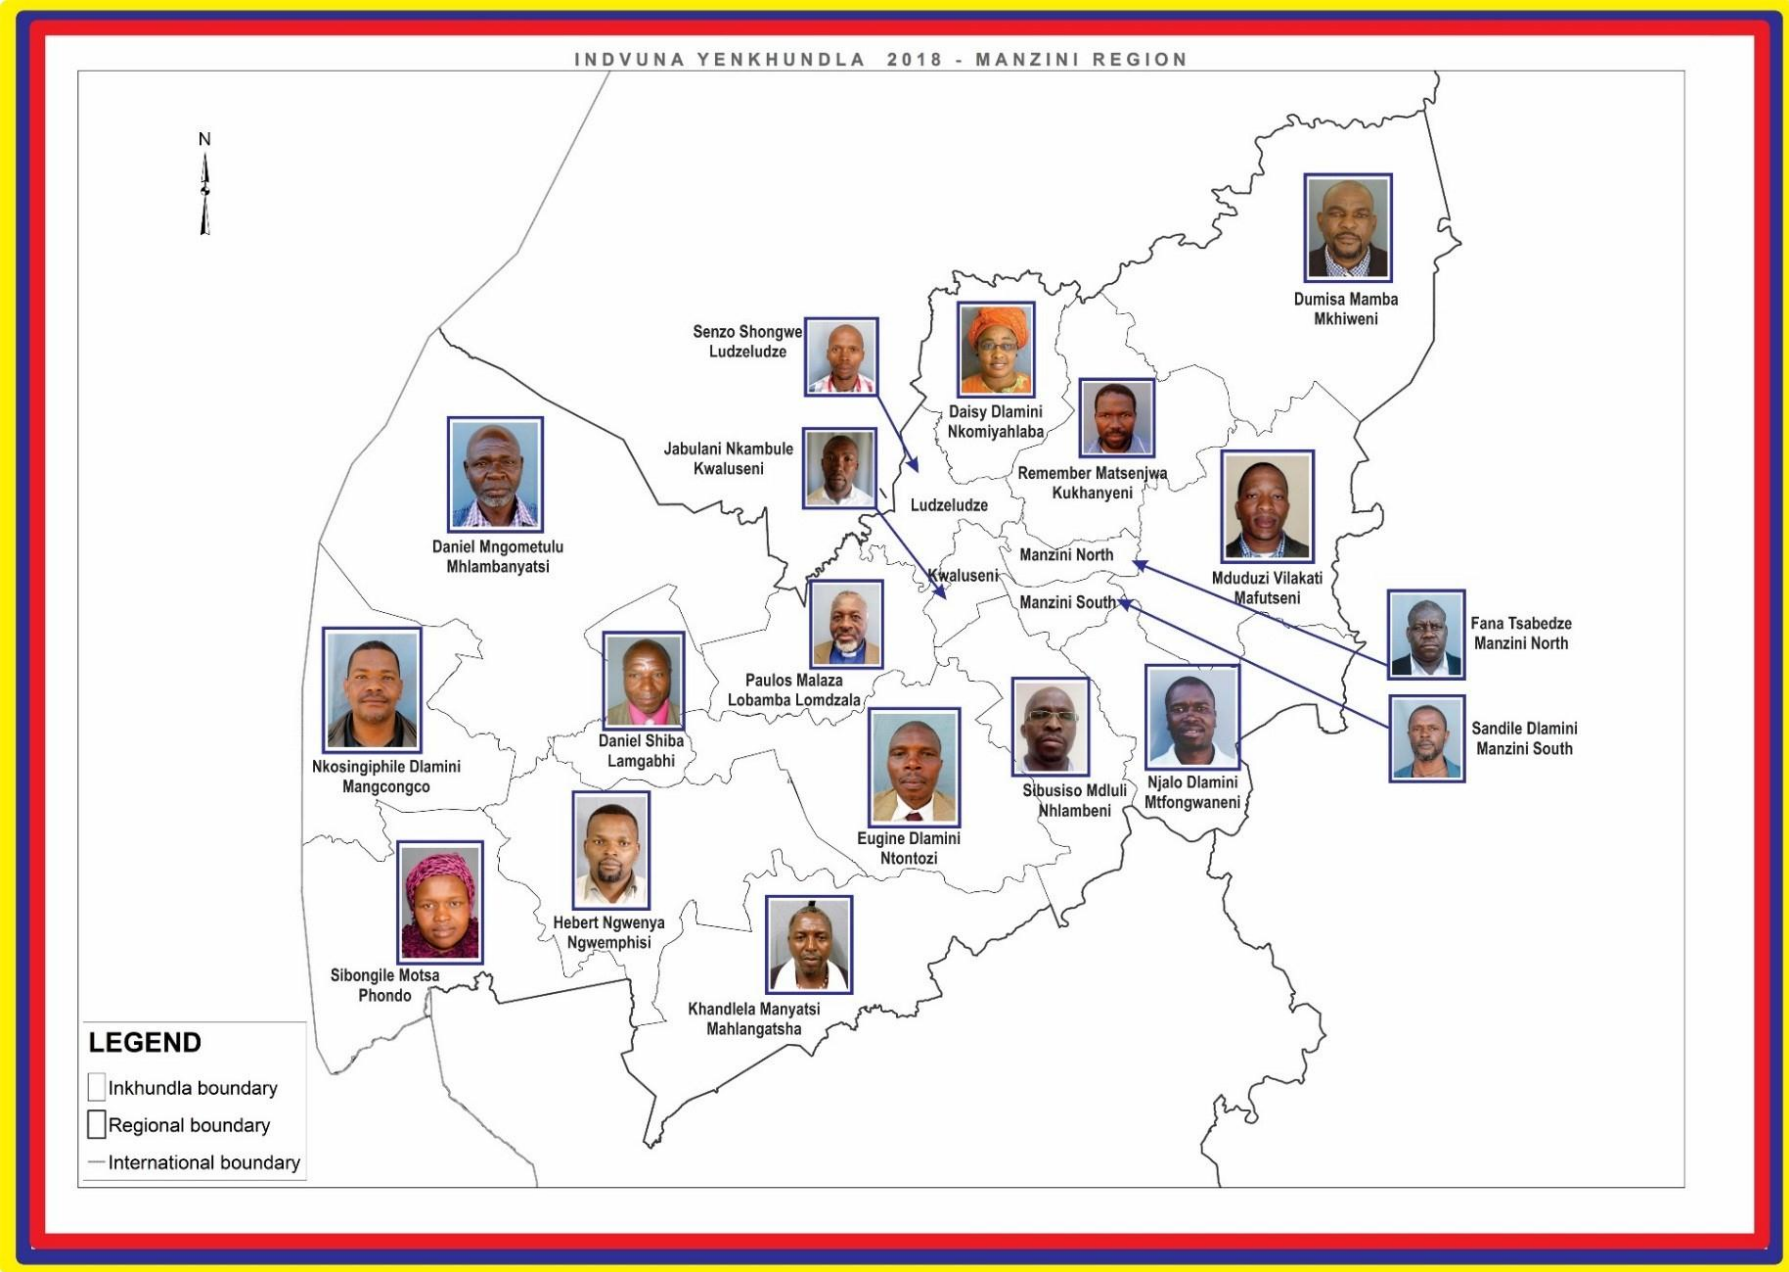

2018 NATIONAL ELECTIONS WINNERS – MAP REPRESENTATIONS

INDVUNA YENKHUNDLA 2018 - HHOHHO REGION

2018 NATIONAL ELECTIONS WINNERS – MAP REPRESENTATIONS

MEMBERS OF PARLIAMENT 2018 - HHOHHO REGION

2018 NATIONAL ELECTIONS WINNERS – MAP REPRESENTATIONS

2018 NATIONAL ELECTIONS WINNERS – MAP REPRESENTATIONS

2018 NATIONAL ELECTIONS WINNERS – MAP REPRESENTATIONS

2018 NATIONAL ELECTIONS WINNERS – MAP REPRESENTATIONS

MAP OF 2018 MEMBERS OF PARLIAMENT - MANZINI REGION

2018 NATIONAL ELECTIONS WINNERS – MAP REPRESENTATIONS

INDVUNA YENKHUNDLA 2018 - SHISELWENI REGION

2018 NATIONAL ELECTIONS WINNERS – MAP REPRESENTATIONS

MEMBERS OF PARLIAMENT 2018 - SHISELWENI REGION