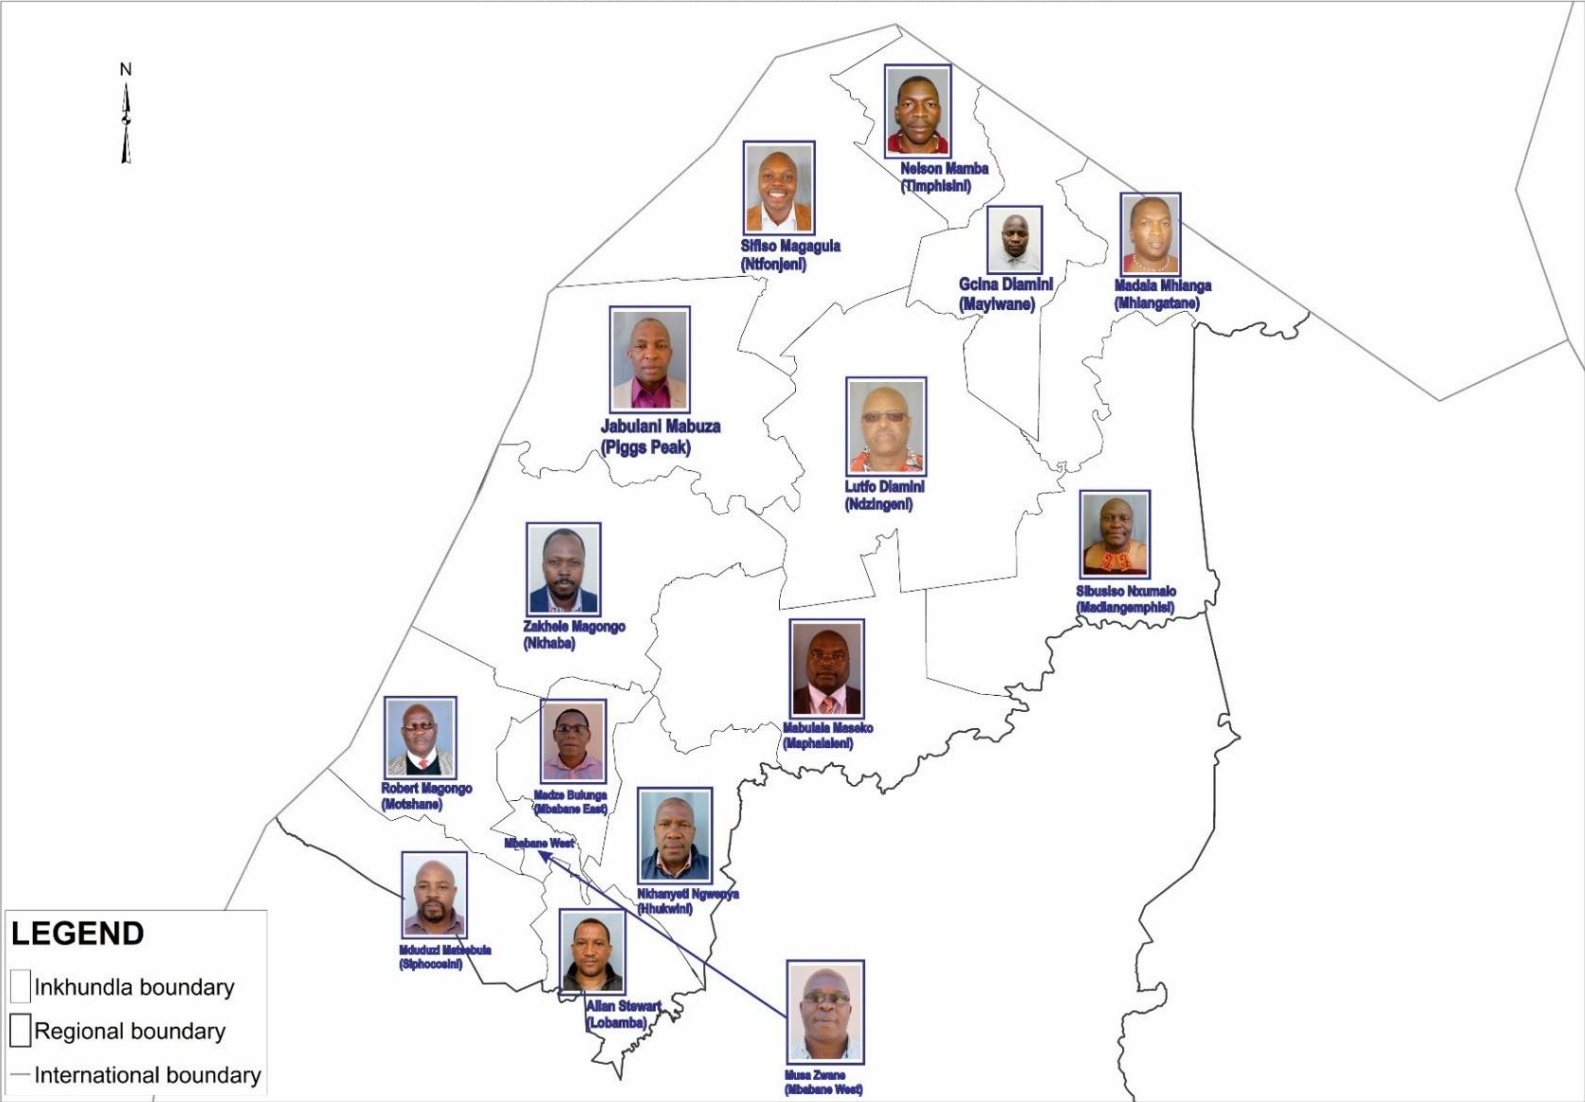

2018 NATIONAL ELECTIONS WINNERS – MAP REPRESENTATIONS

INDVUNA YENKHUNDLA 2018 - HHOHHO REGION

2018 NATIONAL ELECTIONS WINNERS – MAP REPRESENTATIONS

MEMBERS OF PARLIAMENT 2018 - HHOHHO REGION

2018 NATIONAL ELECTIONS WINNERS – MAP REPRESENTATIONS

2018 NATIONAL ELECTIONS WINNERS – MAP REPRESENTATIONS

2018 NATIONAL ELECTIONS WINNERS – MAP REPRESENTATIONS

2018 NATIONAL ELECTIONS WINNERS – MAP REPRESENTATIONS

MAP OF 2018 MEMBERS OF PARLIAMENT - MANZINI REGION

2018 NATIONAL ELECTIONS WINNERS – MAP REPRESENTATIONS

INDVUNA YENKHUNDLA 2018 - SHISELWENI REGION

2018 NATIONAL ELECTIONS WINNERS – MAP REPRESENTATIONS

MEMBERS OF PARLIAMENT 2018 - SHISELWENI REGION