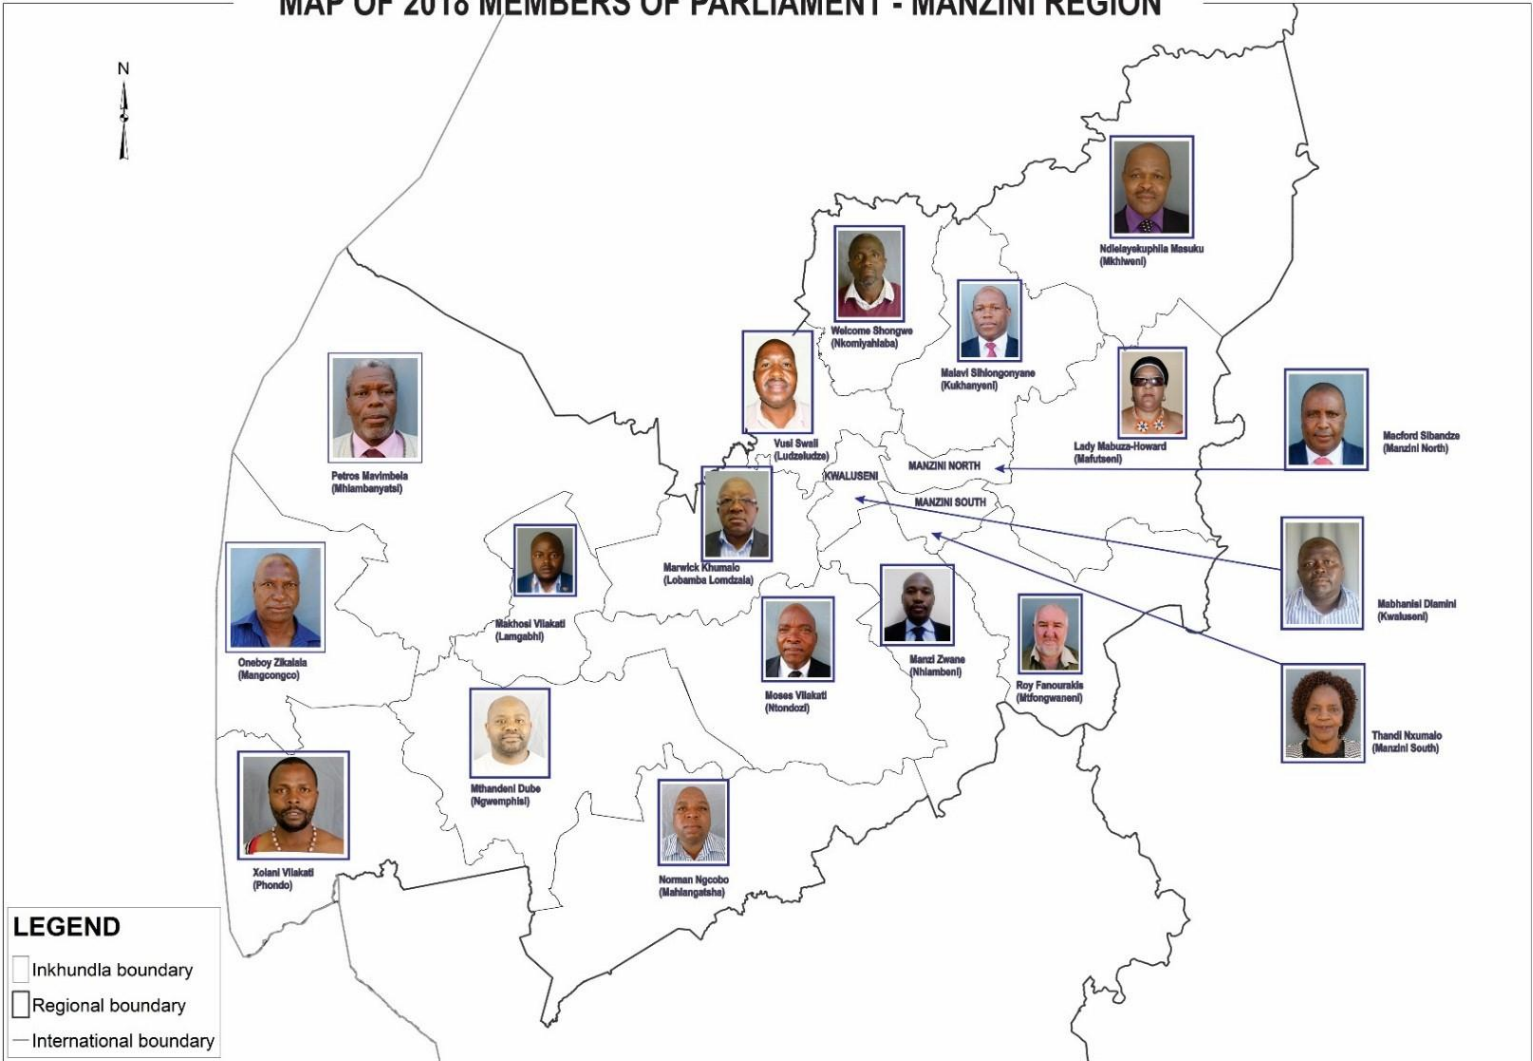

2018 NATIONAL ELECTIONS WINNERS – MAP REPRESENTATIONS

INDVUNA YENKHUNDLA 2018 - HHOHHO REGION

2018 NATIONAL ELECTIONS WINNERS – MAP REPRESENTATIONS

MEMBERS OF PARLIAMENT 2018 - HHOHHO REGION

2018 NATIONAL ELECTIONS WINNERS – MAP REPRESENTATIONS

2018 NATIONAL ELECTIONS WINNERS – MAP REPRESENTATIONS

2018 NATIONAL ELECTIONS WINNERS – MAP REPRESENTATIONS

2018 NATIONAL ELECTIONS WINNERS – MAP REPRESENTATIONS

MAP OF 2018 MEMBERS OF PARLIAMENT - MANZINI REGION

2018 NATIONAL ELECTIONS WINNERS – MAP REPRESENTATIONS

INDVUNA YENKHUNDLA 2018 - SHISELWENI REGION

2018 NATIONAL ELECTIONS WINNERS – MAP REPRESENTATIONS

MEMBERS OF PARLIAMENT 2018 - SHISELWENI REGION