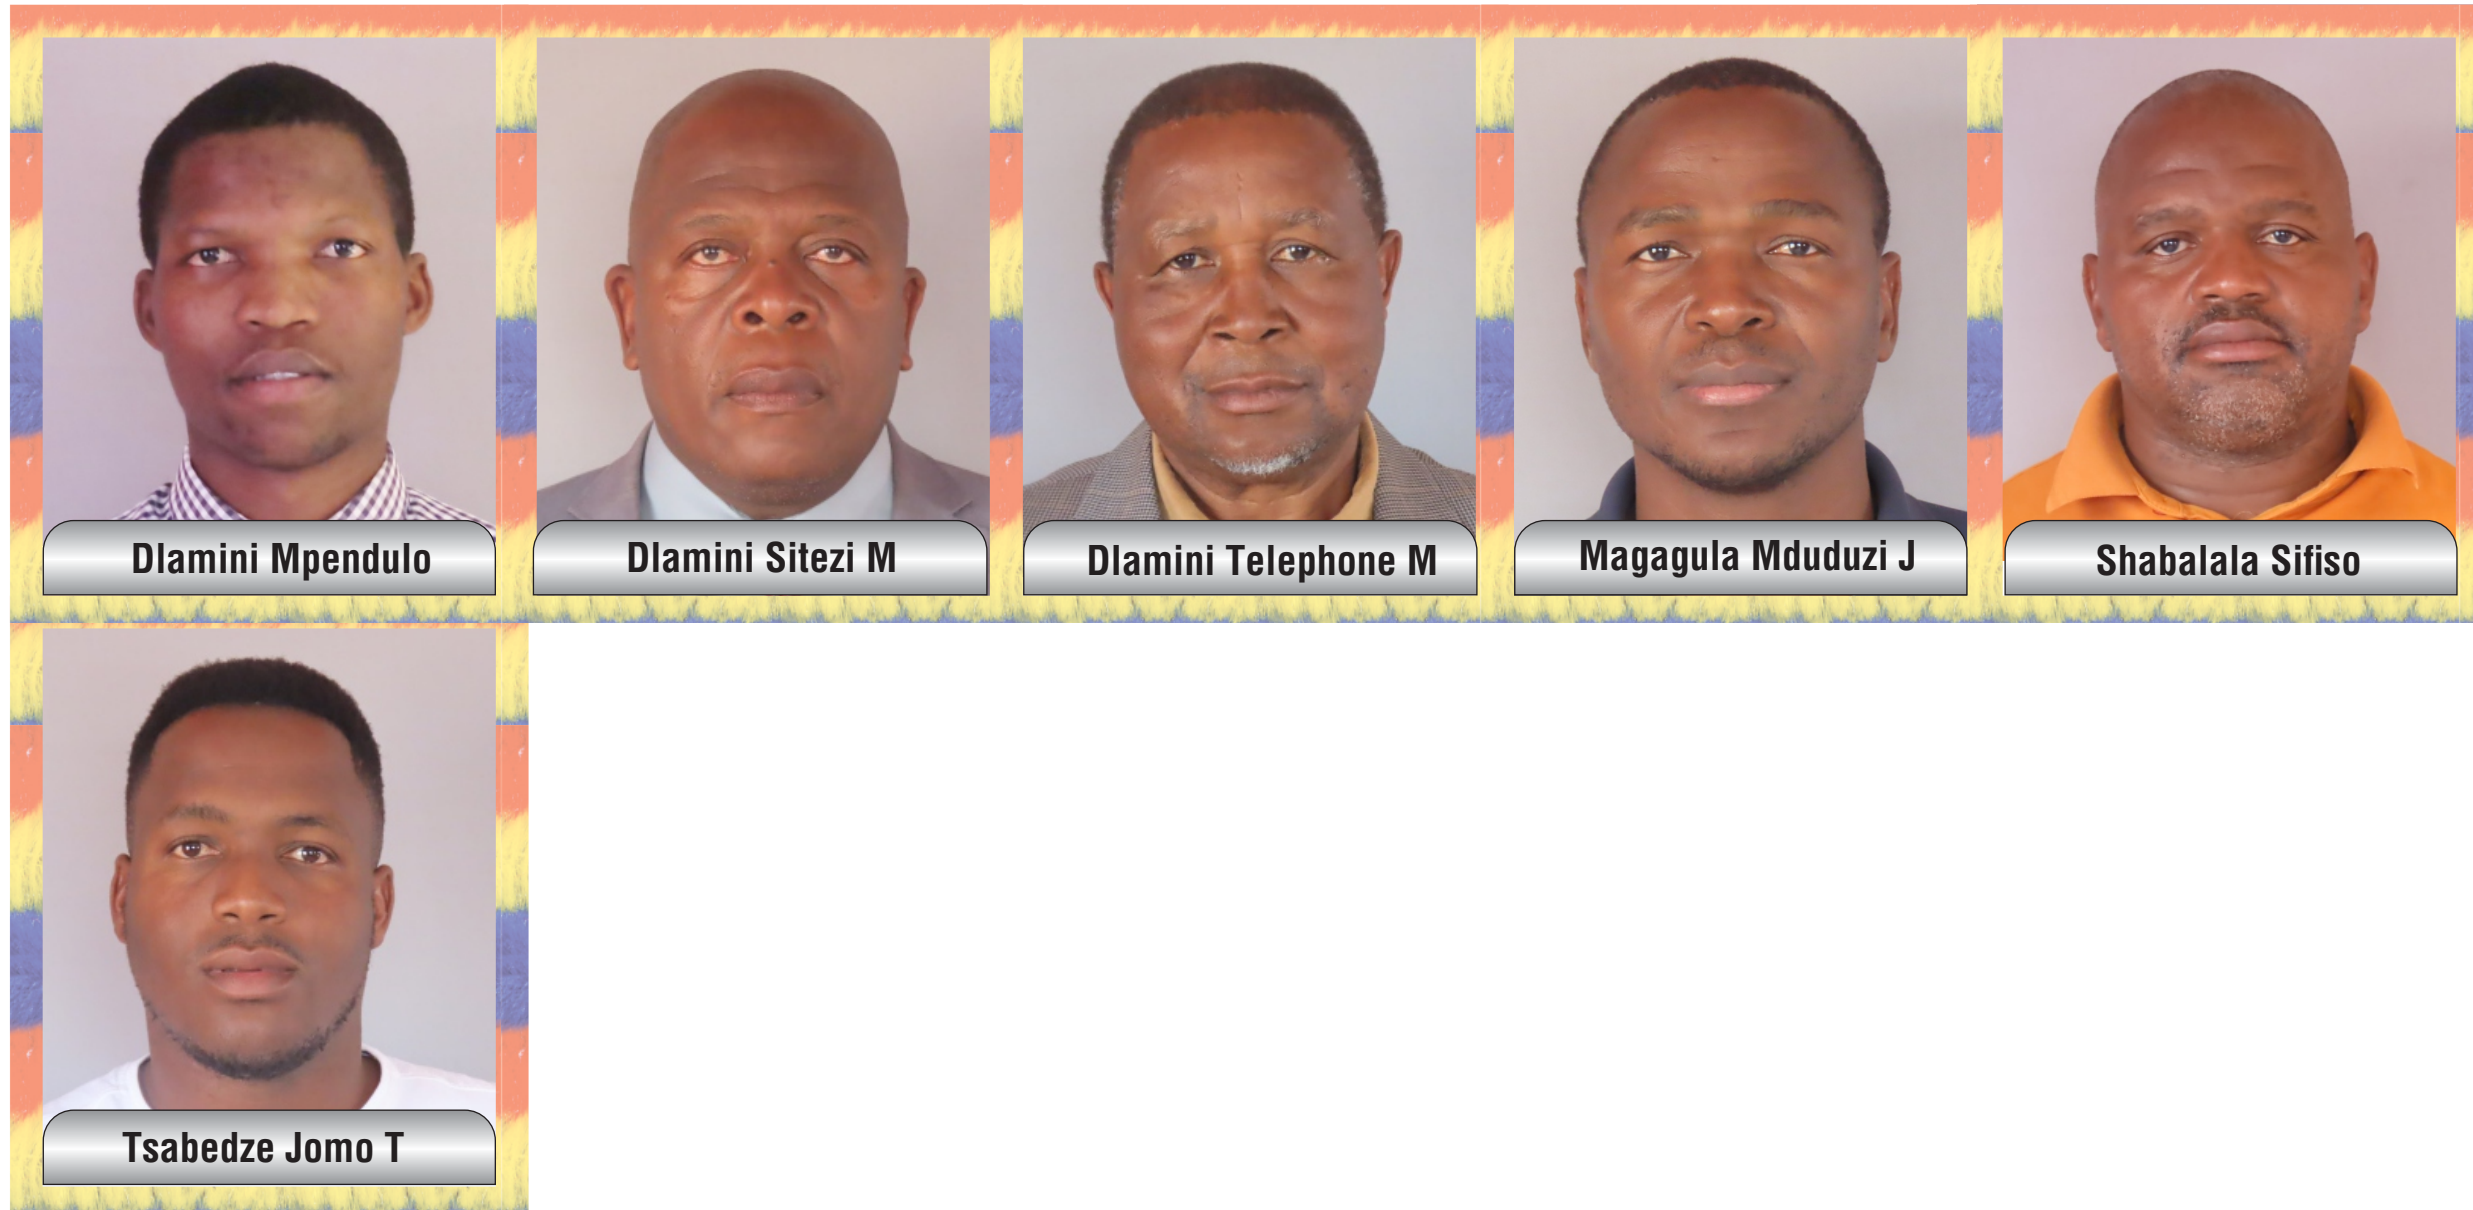

KINGDOM OF ESWATINI

SECONDARY ELECTIONS 2023 - MEMBER OF PARLIAMENT

REGION: LUBOMBO

INKHUNDLA: DVOKODVWENI

DATE: 29 SEPTEMBER 2023

TIME: 07:00 AM TO 7:00 PM