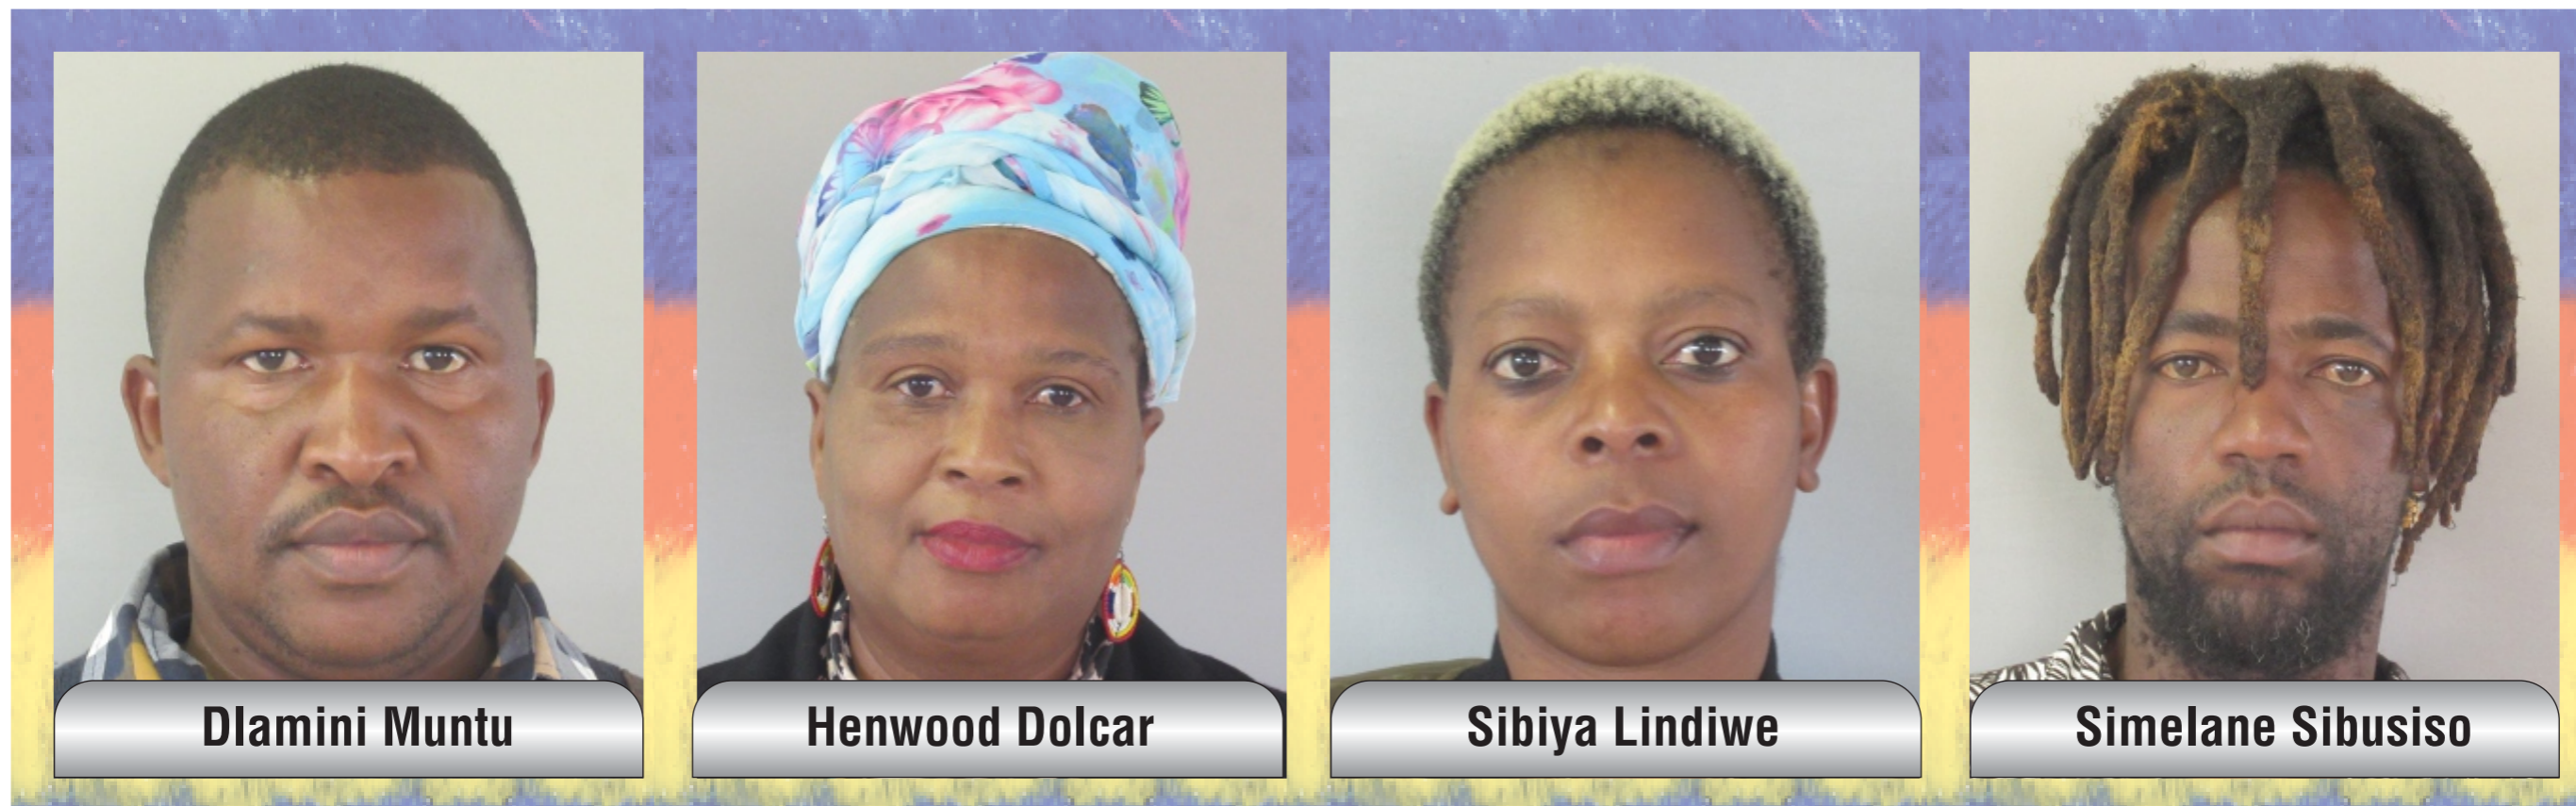

KINGDOM OF ESWATINI

SECONDARY ELECTIONS 2023 - BUCOPHO

REGION: SHISELWENI

INKHUNDLA: SHISELWENI 1

CHIEFDOM: EPOSINI

Dlamini Muntu

Henwood Dolcar

Sibiya Lindiwe

Simelane Sibusiso

DATE: 29 SEPTEMBER 2023

TIME: 07:00 AM TO 7:00 PM

POLLING STATION: - ST. JULIANA PRIMARY SCHOOL