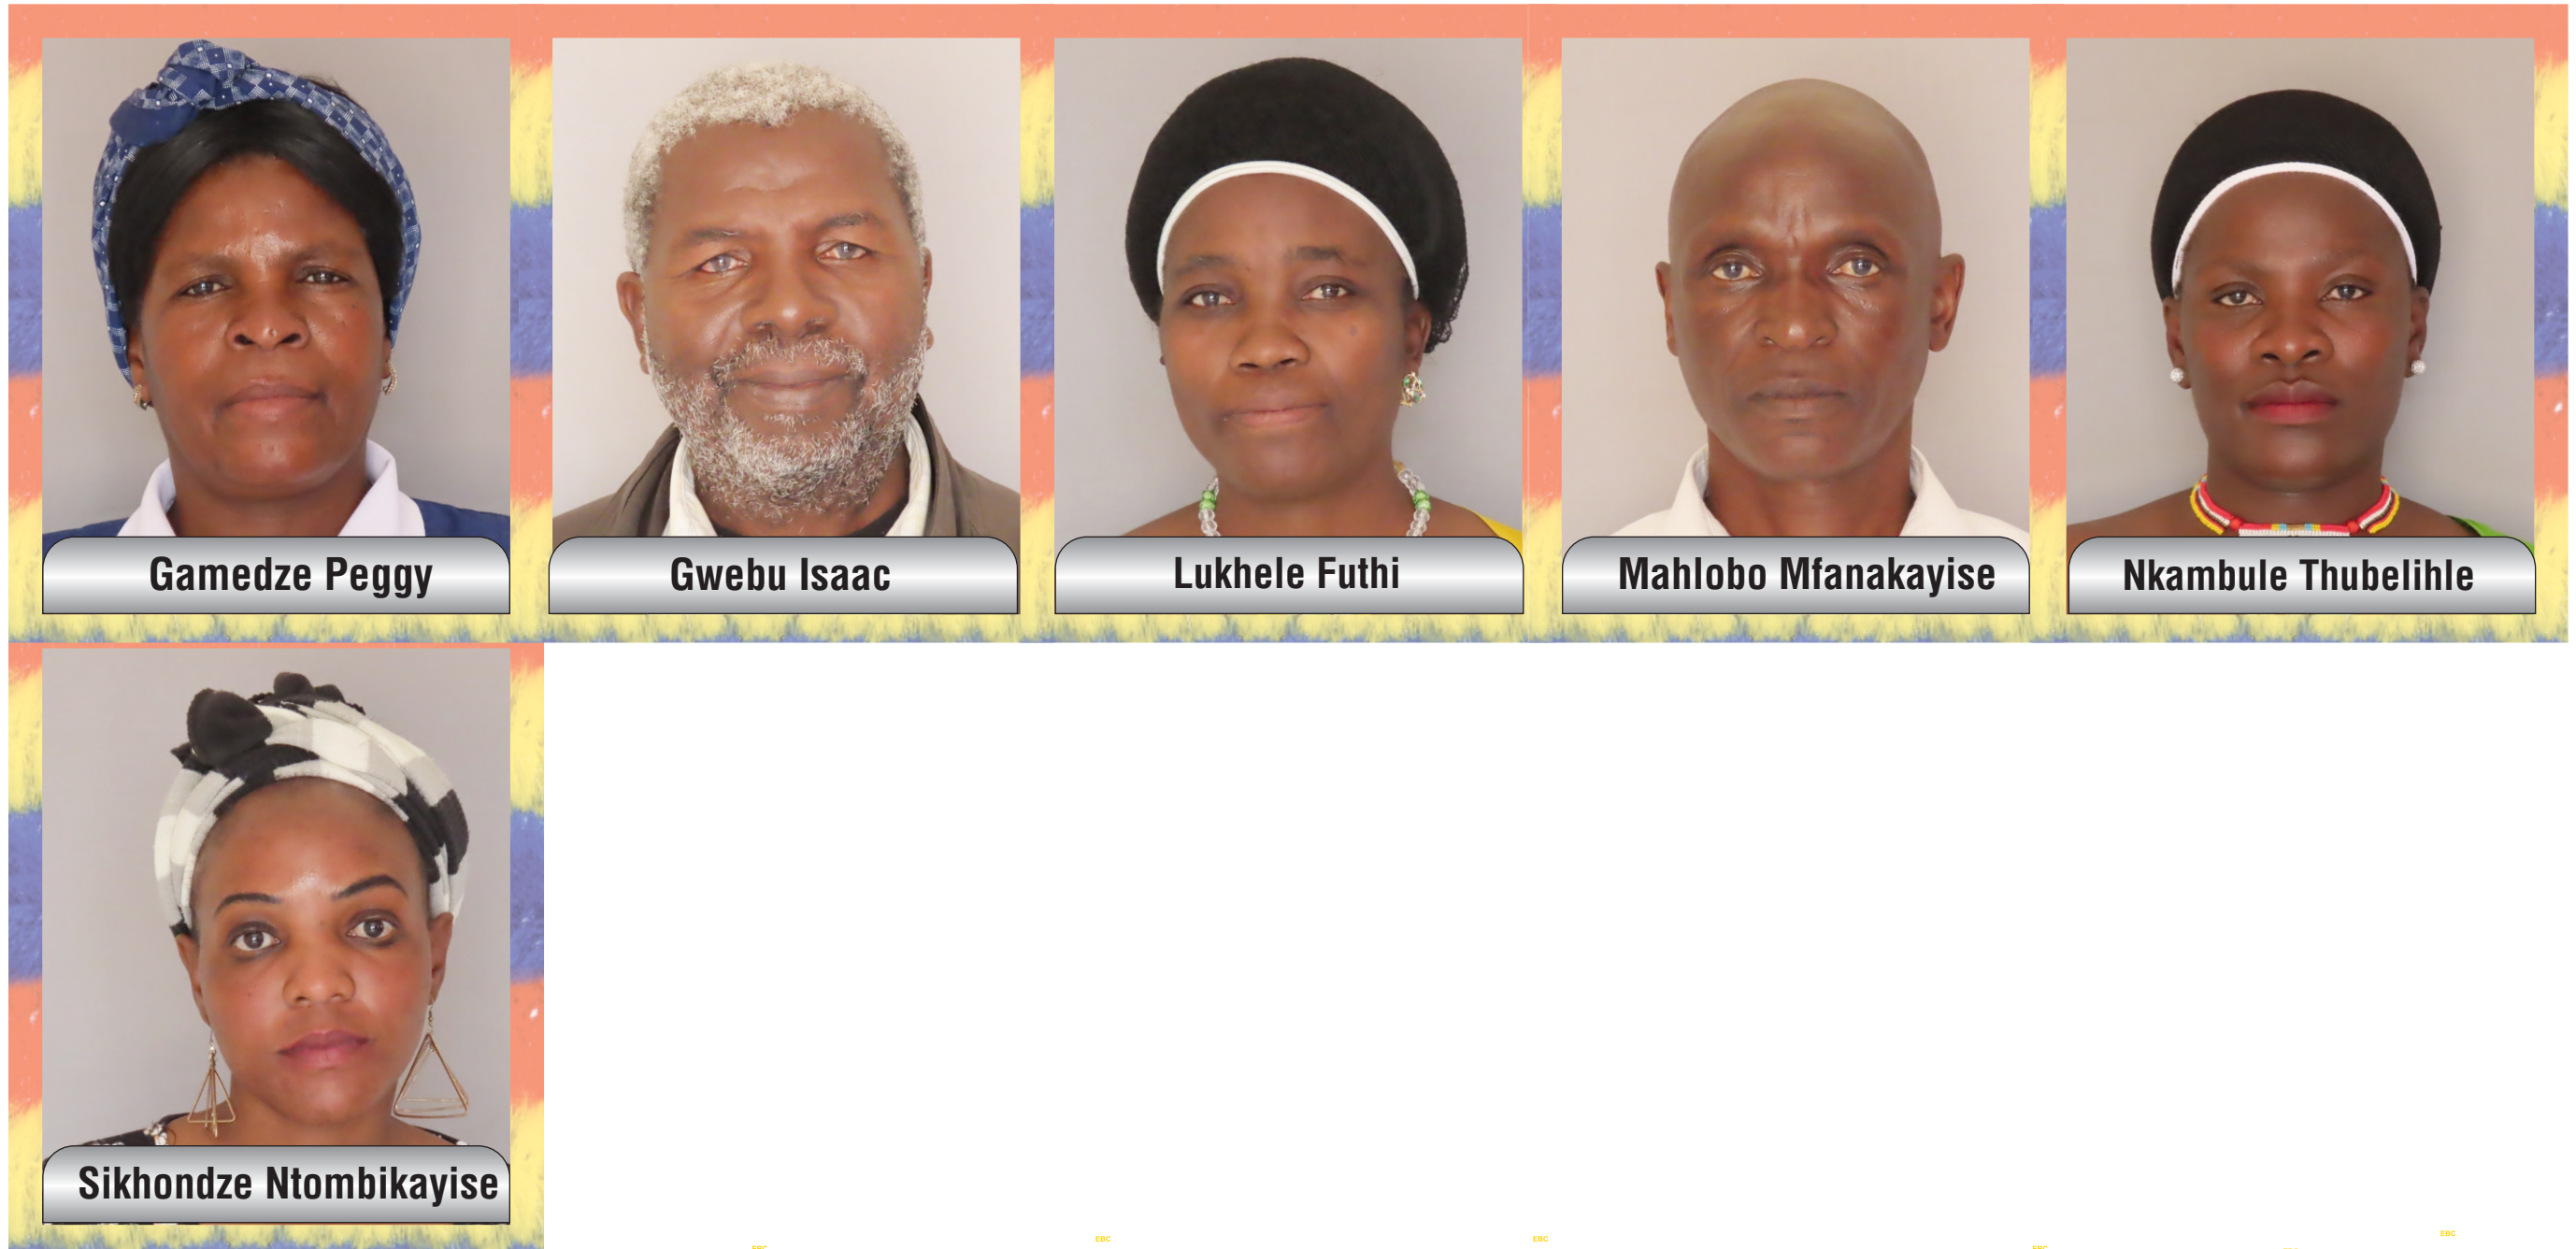

# KINGDOM OF ESWATINI

## SECONDARY ELECTIONS 2023 - BUCOPHO

REGION: **LUBOMBO**

INKHUNDLA: **GILGAL**

CHIEFDOM: **HLUTSE**

**DATE: 29 SEPTEMBER 2023**

**TIME: 07:00 AM TO 7:00 PM**

**POLLING STATION: - Hlutse High School  
- SIKHANDZABANTFU PRIMARY SCHOOL**