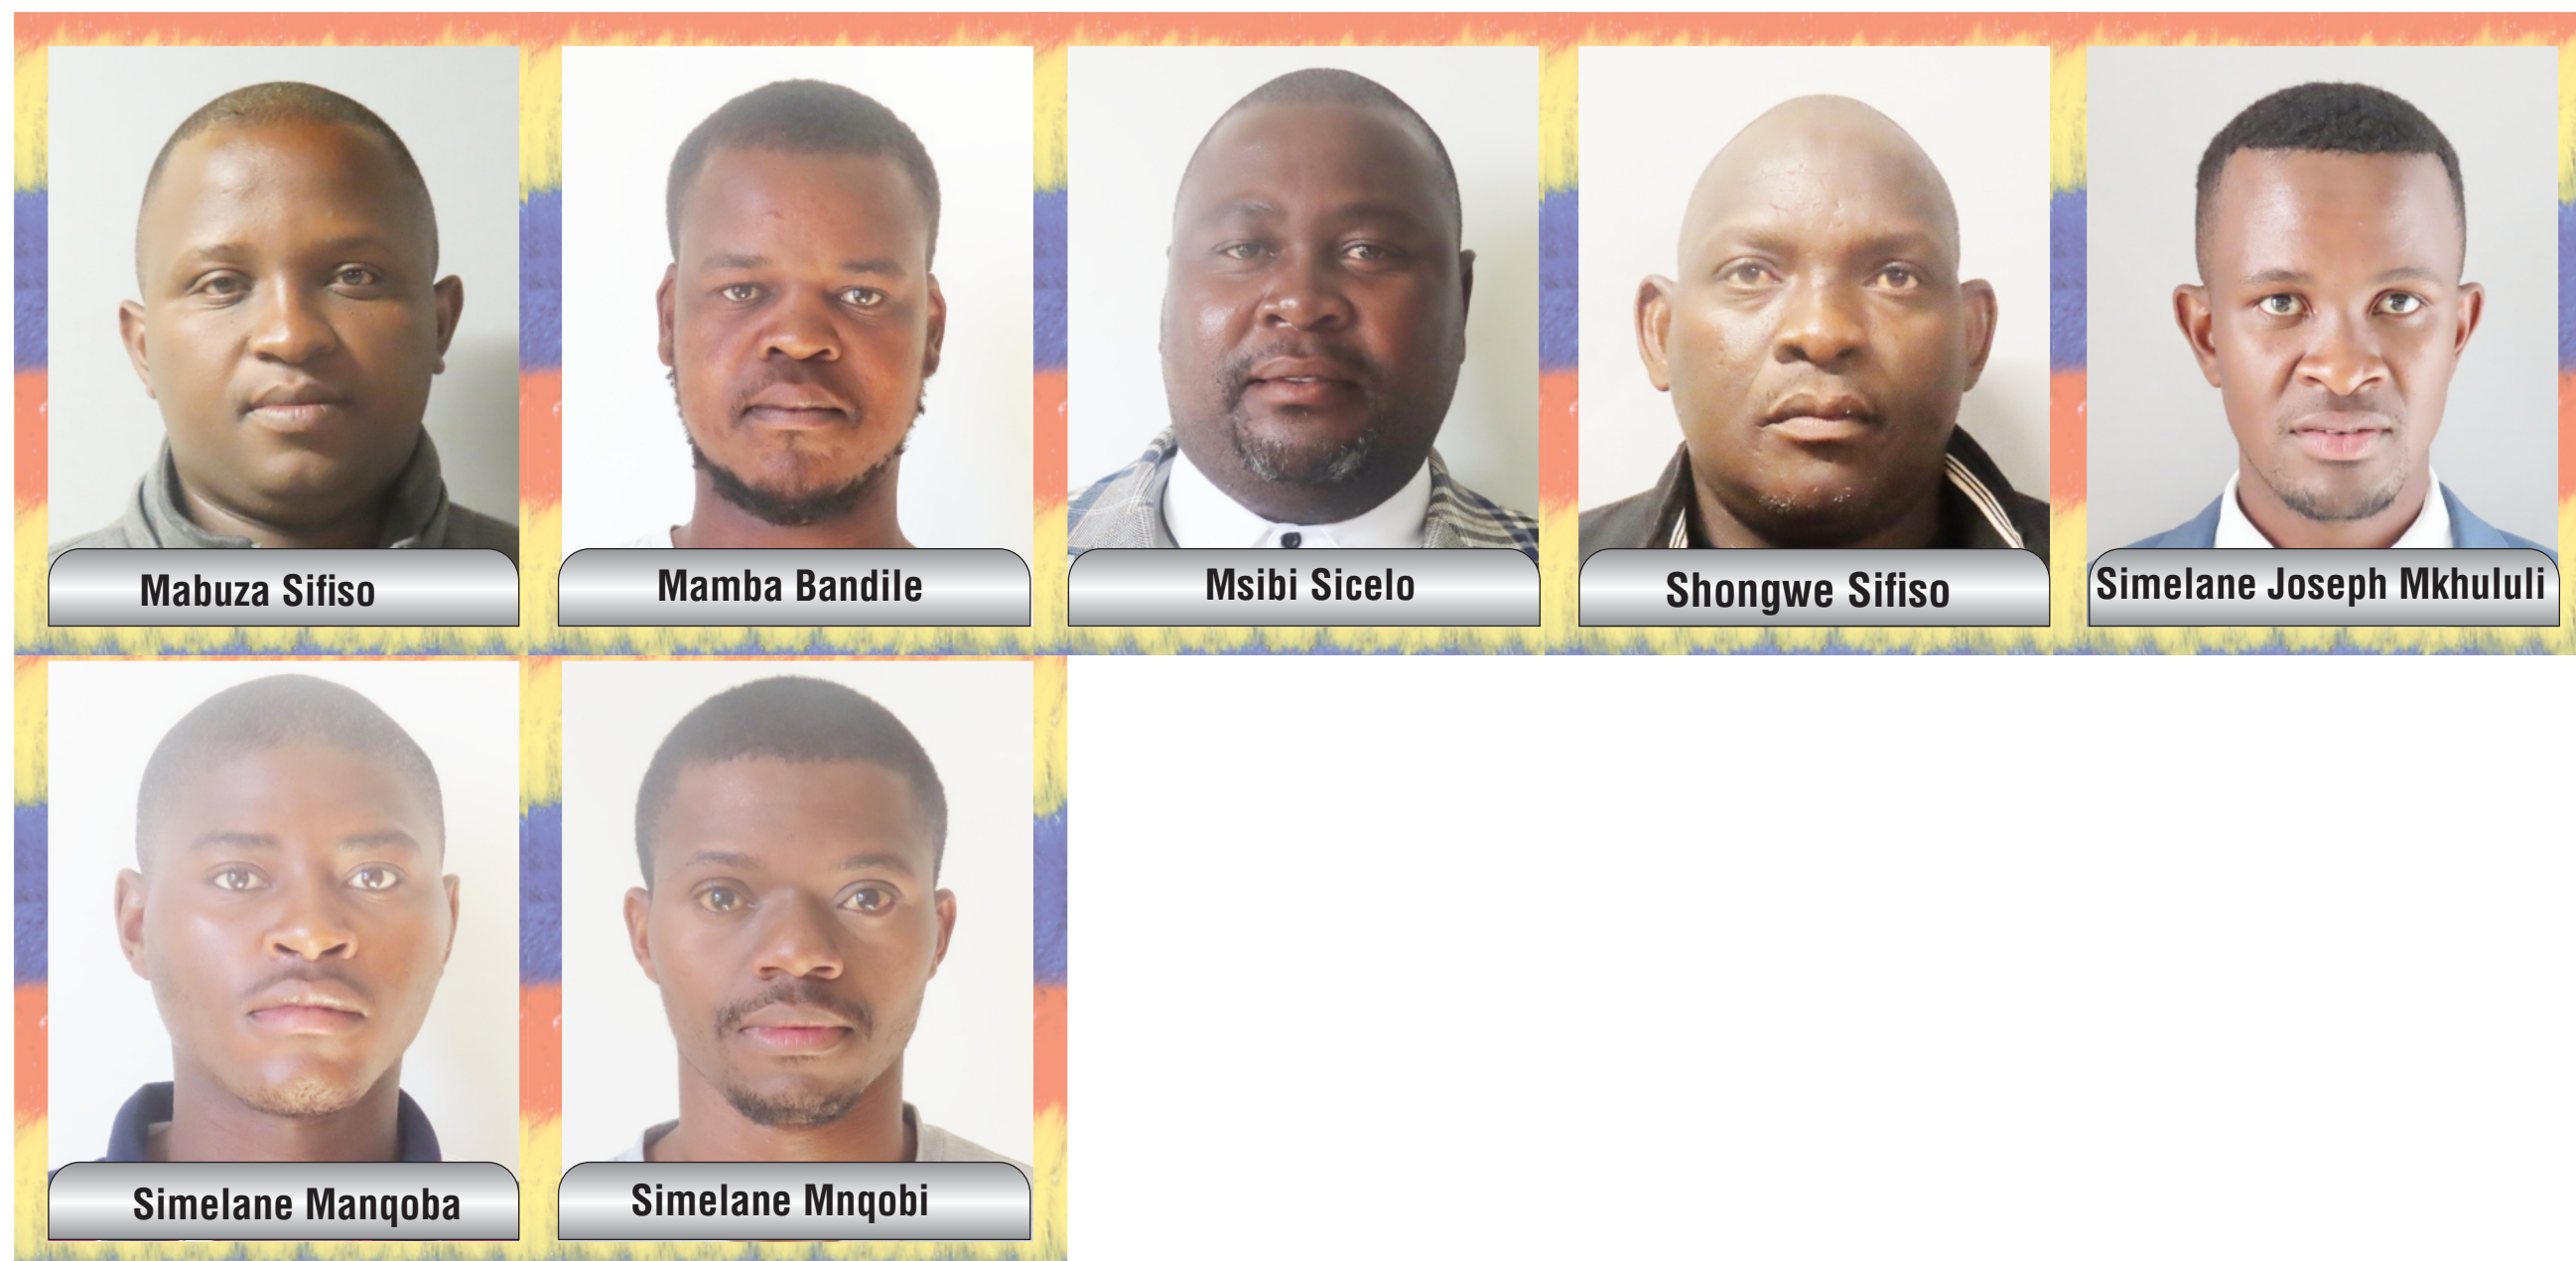

KINGDOM OF ESWATINI

SECONDARY ELECTIONS 2023 - MEMBER OF PARLIAMENT

REGION: **SHISELWENI**

INKHUNDLA: **HOSEA**

DATE: **29 SEPTEMBER 2023**

TIME: **07:00 AM TO 7:00 PM**

Produced in accordance with the Elections Act of 2013