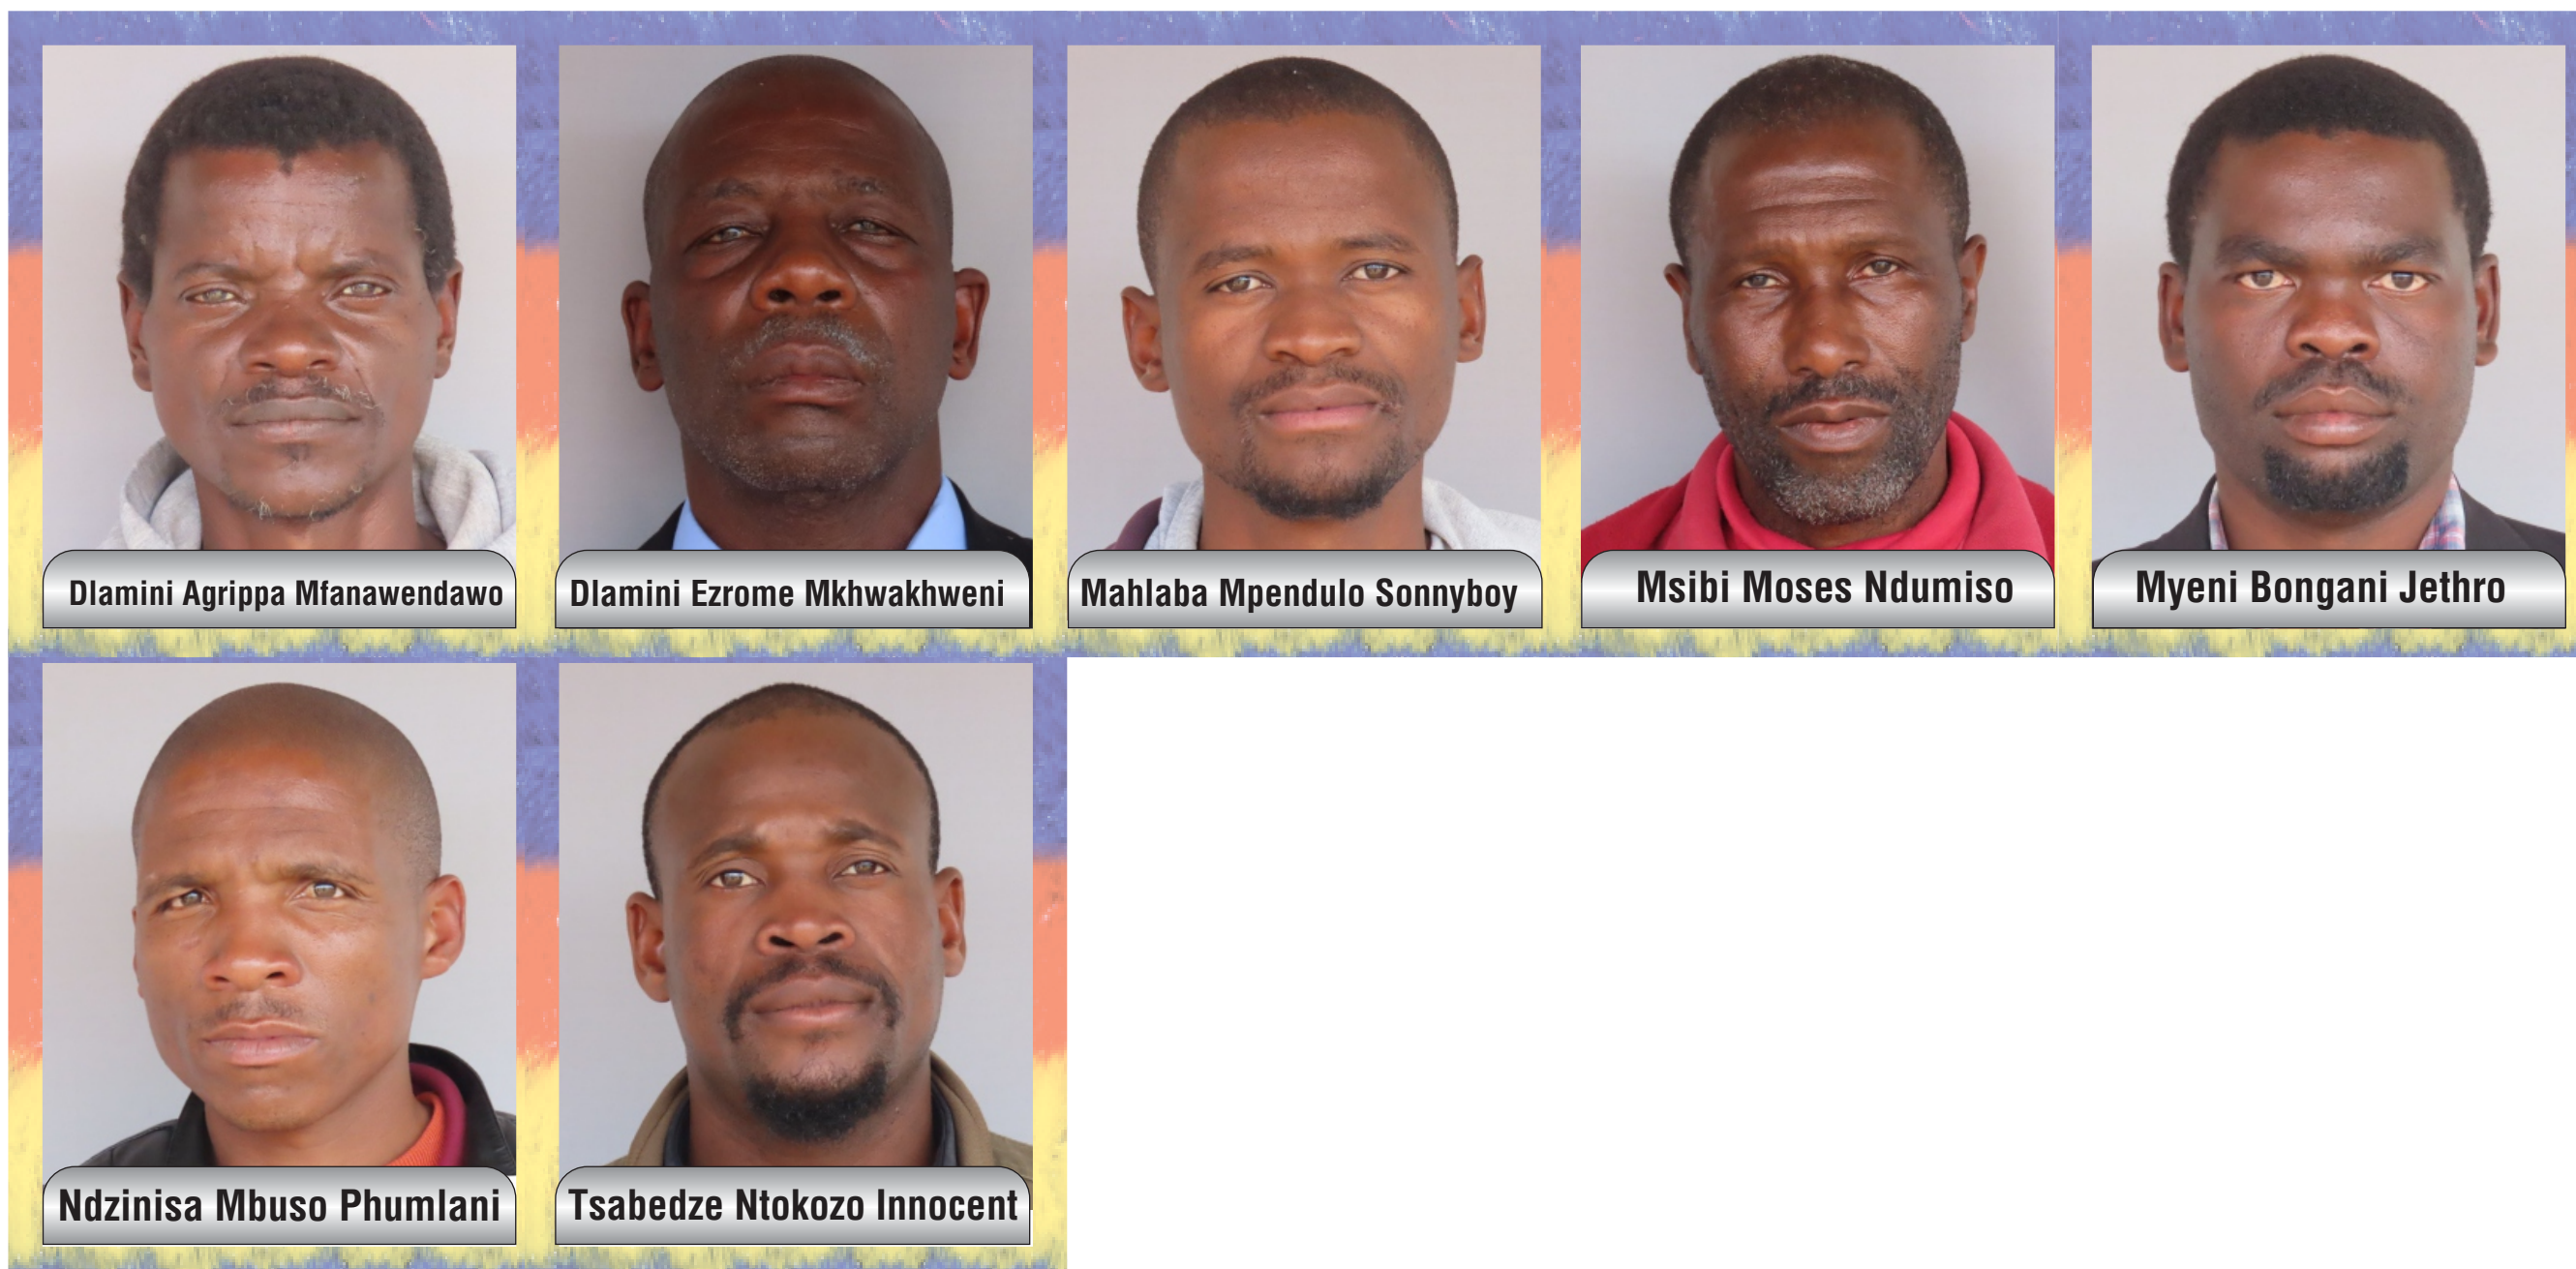

# KINGDOM OF ESWATINI

## SECONDARY ELECTIONS 2023 - BUCOPHO

REGION: **SHISELWENI**

INKHUNDLA: **SOMNTONGO**

CHIEFDOM: **LUHLEKWENI**

DATE: **29 SEPTEMBER 2023**

TIME: **07:00 AM TO 7:00 PM**

POLLING STATION: - **THESALONIKA CHURCH**