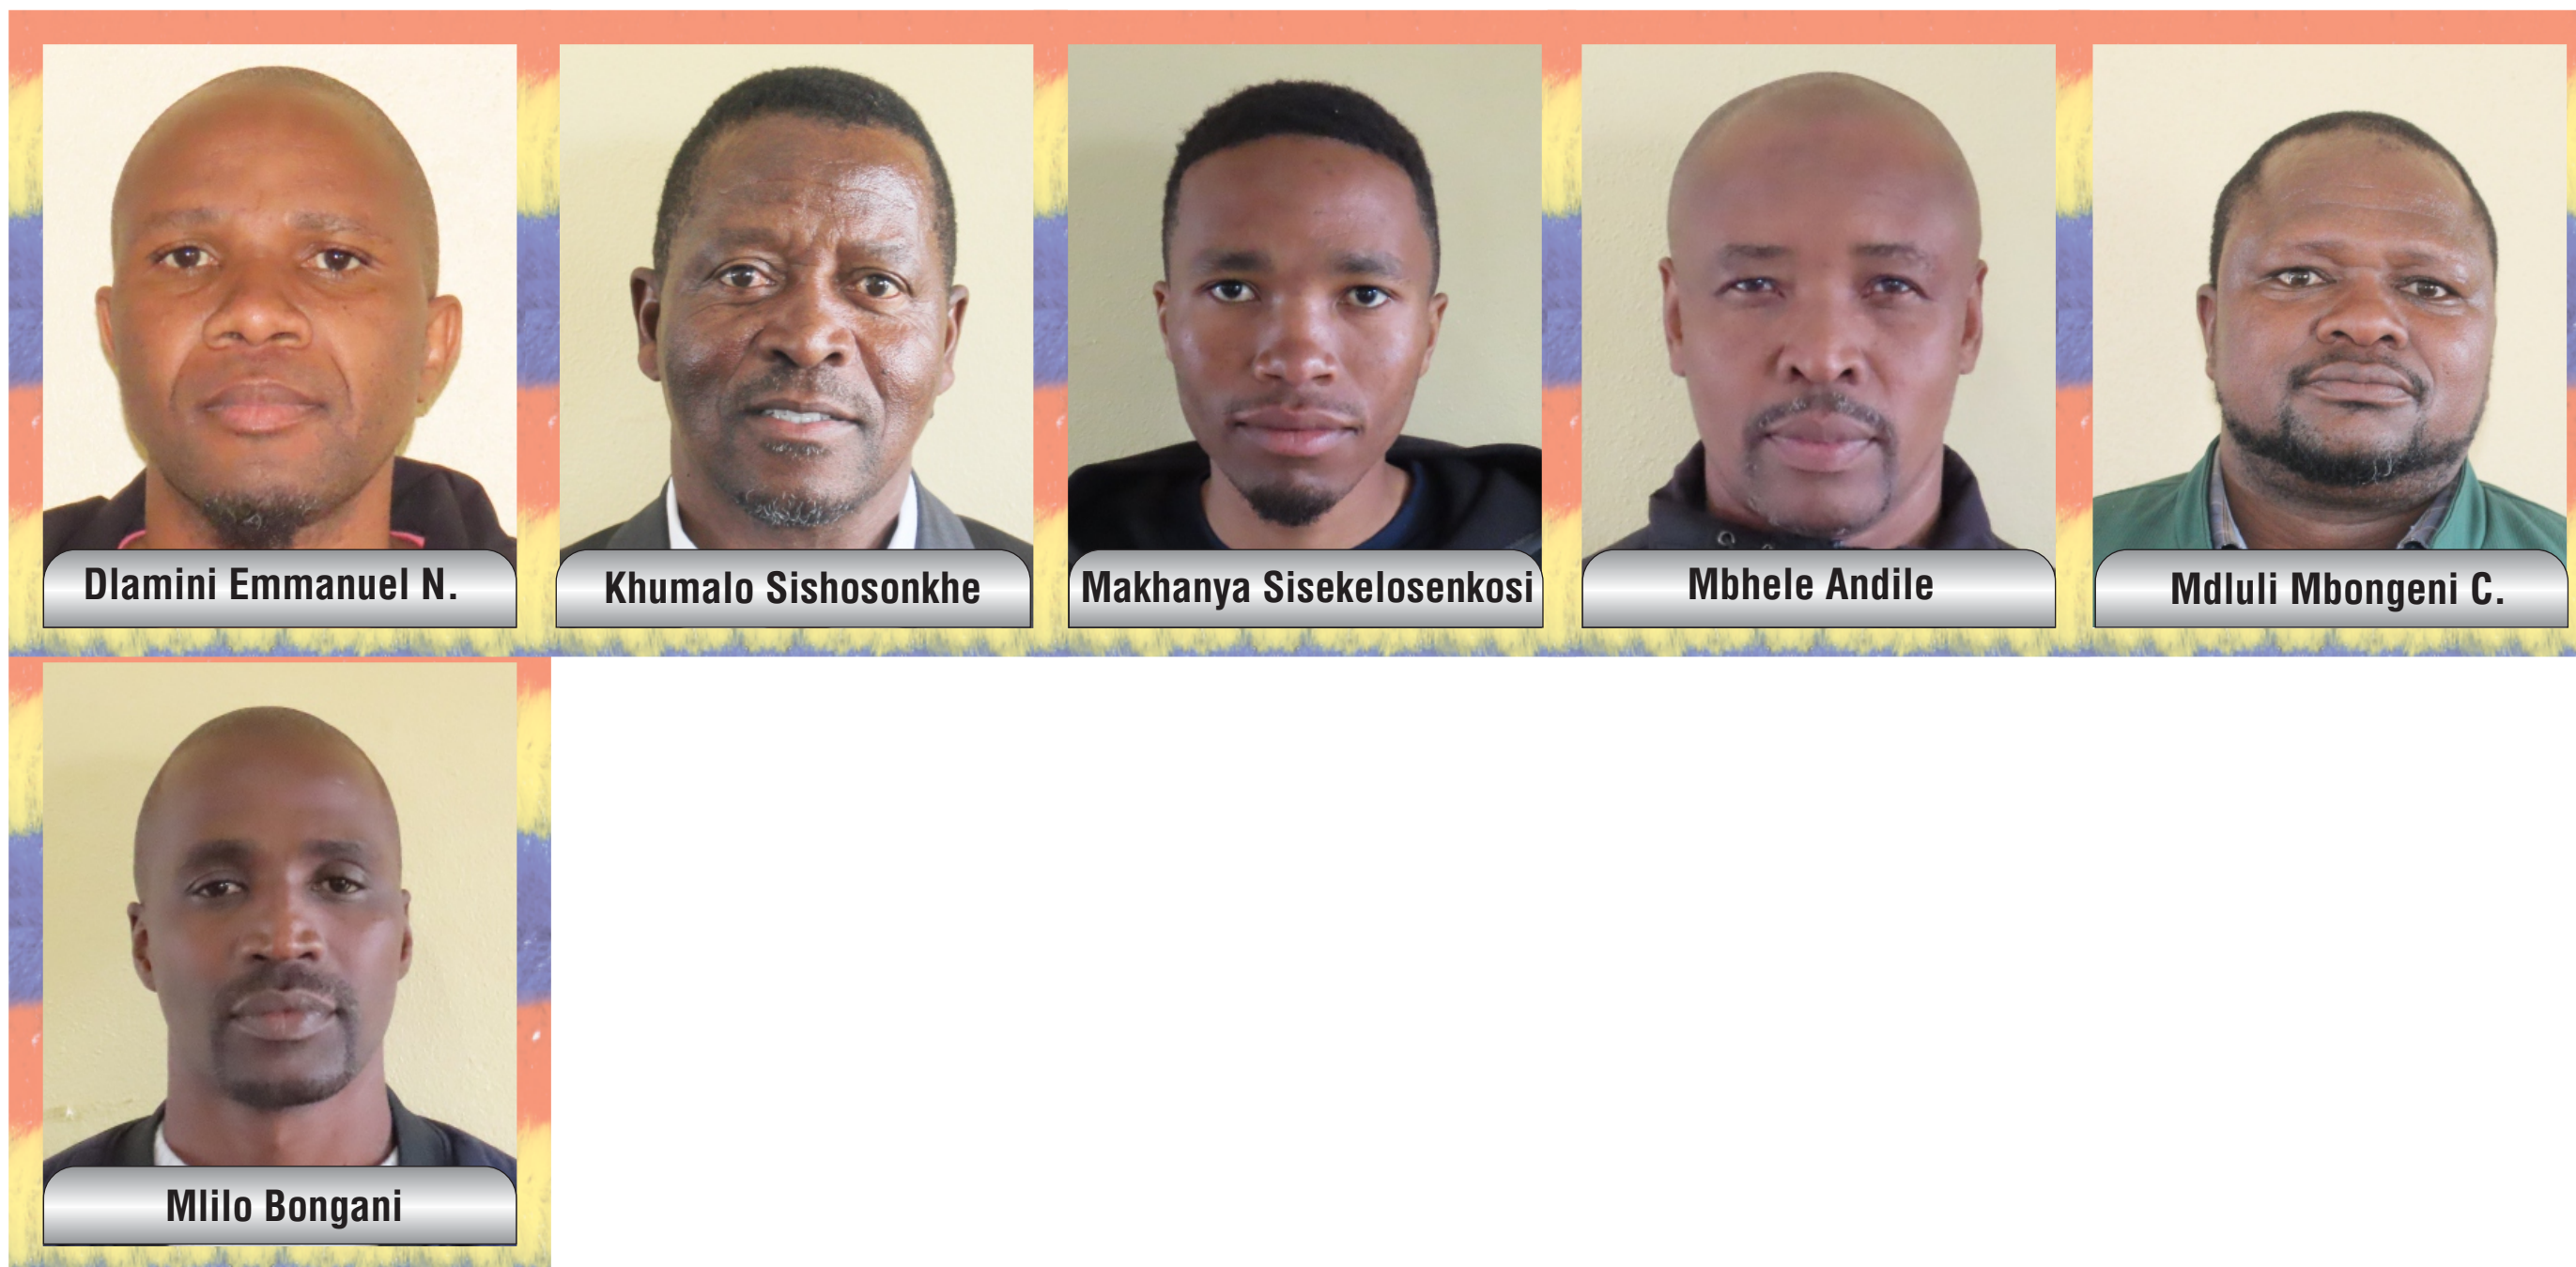

# KINGDOM OF ESWATINI

## SECONDARY ELECTIONS 2023 - INDVUNA YENKHUNDLA

REGION: **SHISELWENI**

INKHUNDLA: **MASEYISINI**

DATE: **29 SEPTEMBER 2023**

TIME: **07:00 AM TO 7:00 PM**