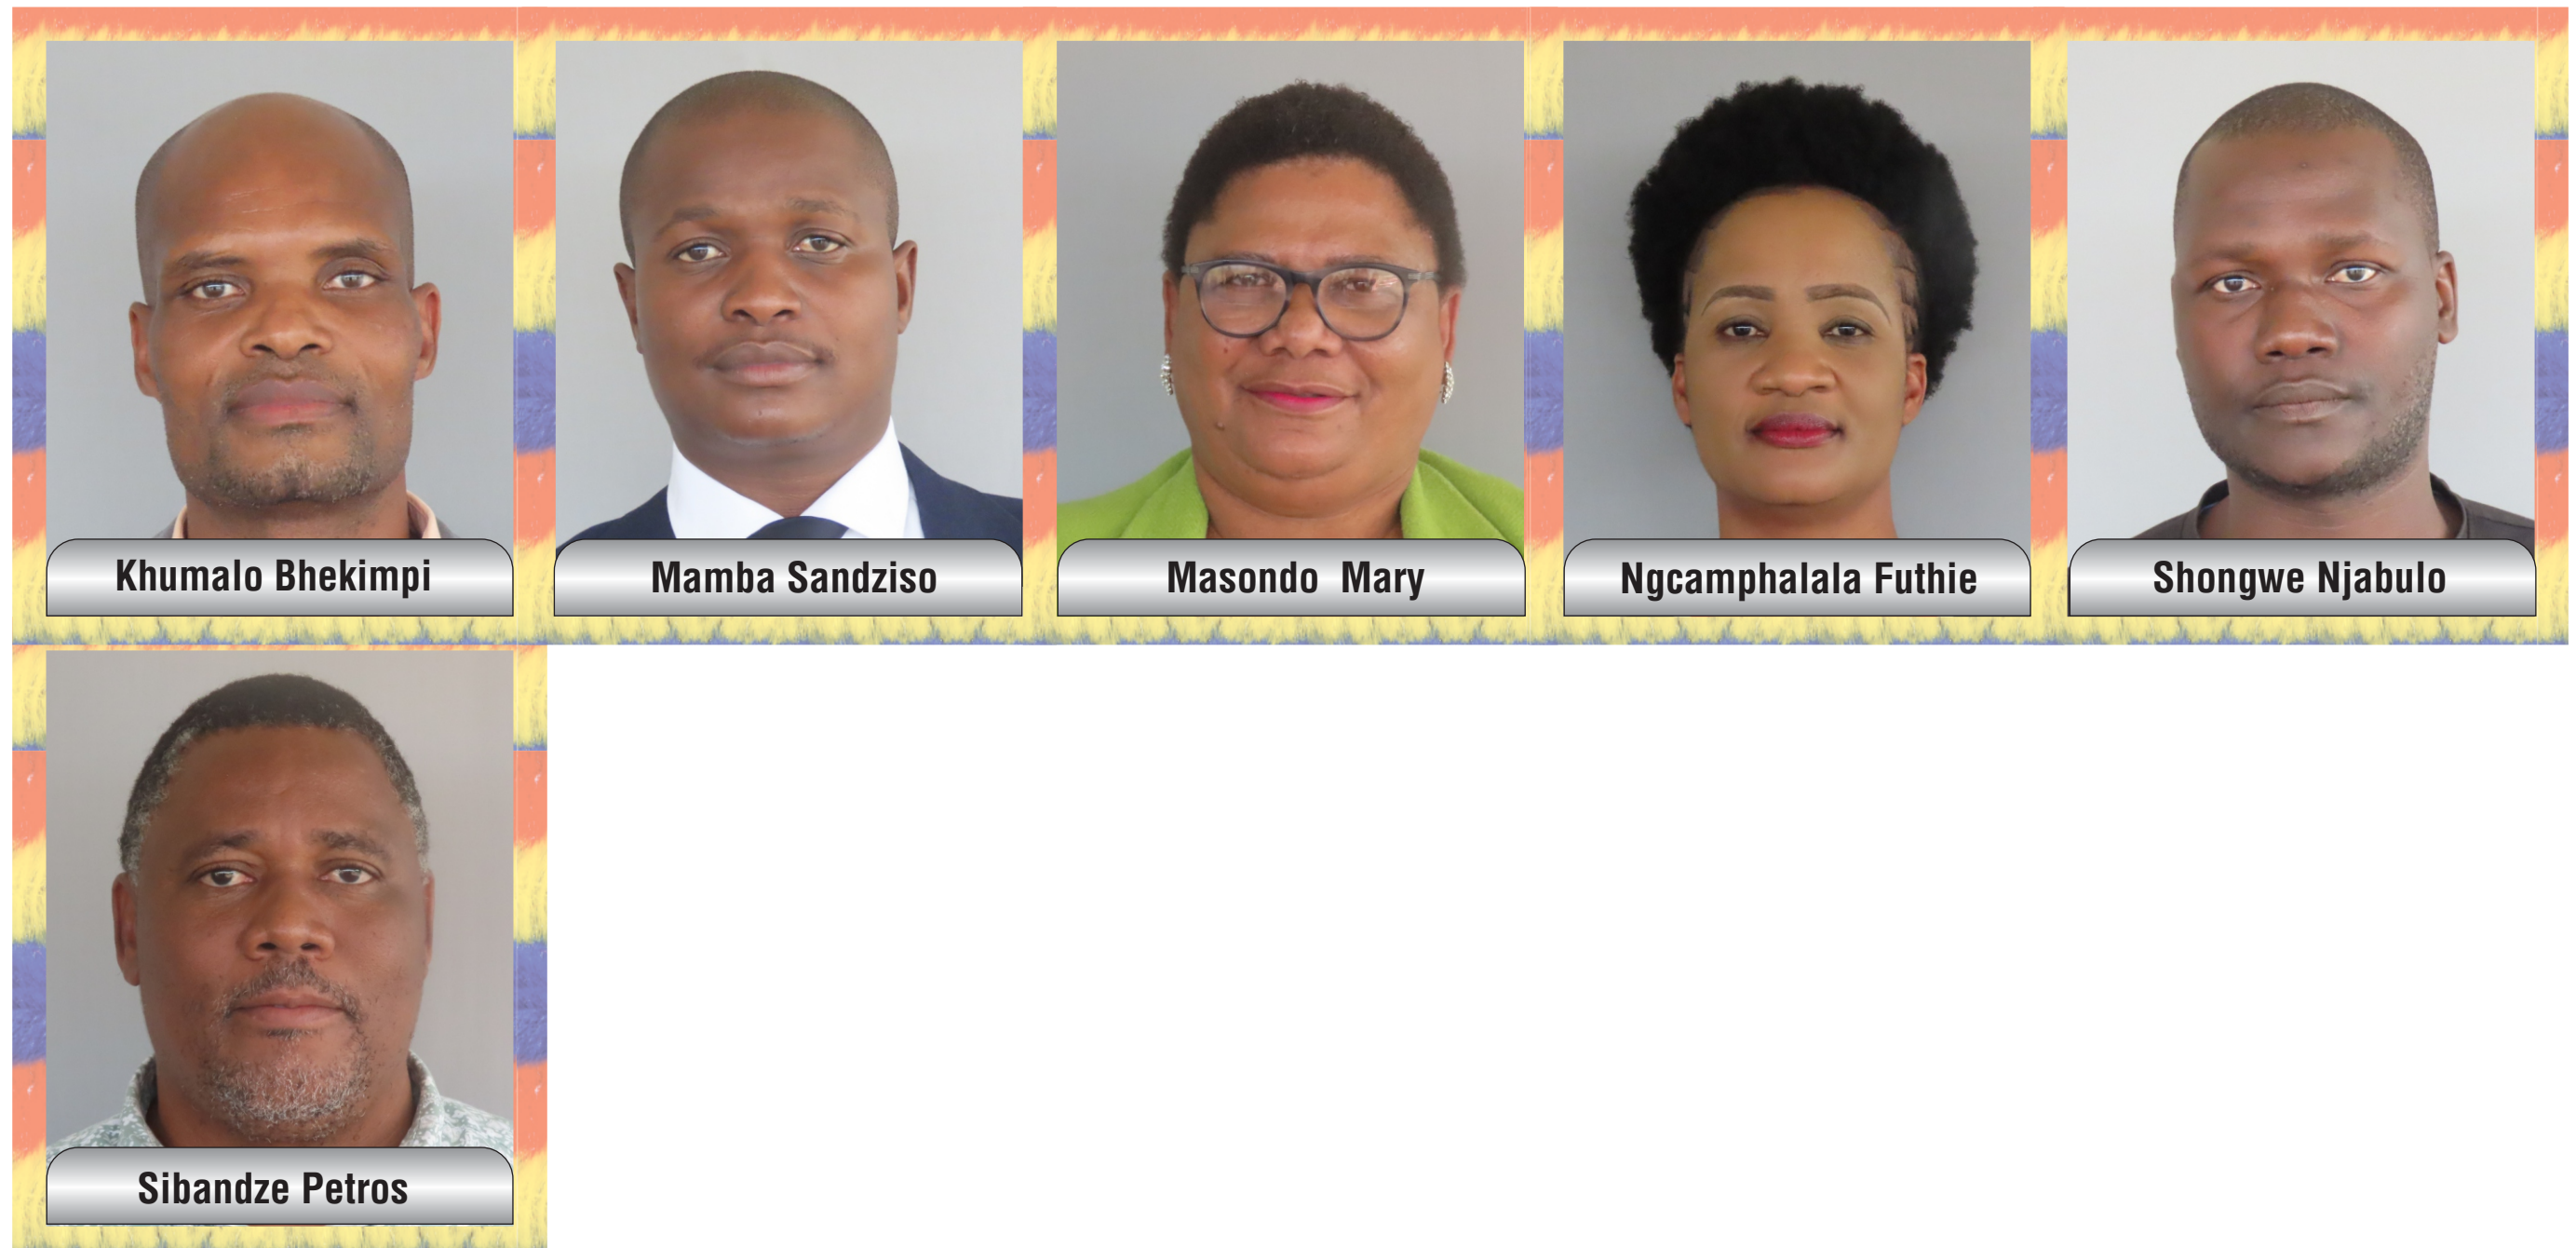

KINGDOM OF ESWATINI

SECONDARY ELECTIONS 2023 - MEMBER OF PARLIAMENT

REGION: **LUBOMBO**

INKHUNDLA: **NKILONGO**

Produced in accordance with the Elections Act of 2013

DATE: **29 SEPTEMBER 2023**

TIME: **07:00 AM TO 7:00 PM**