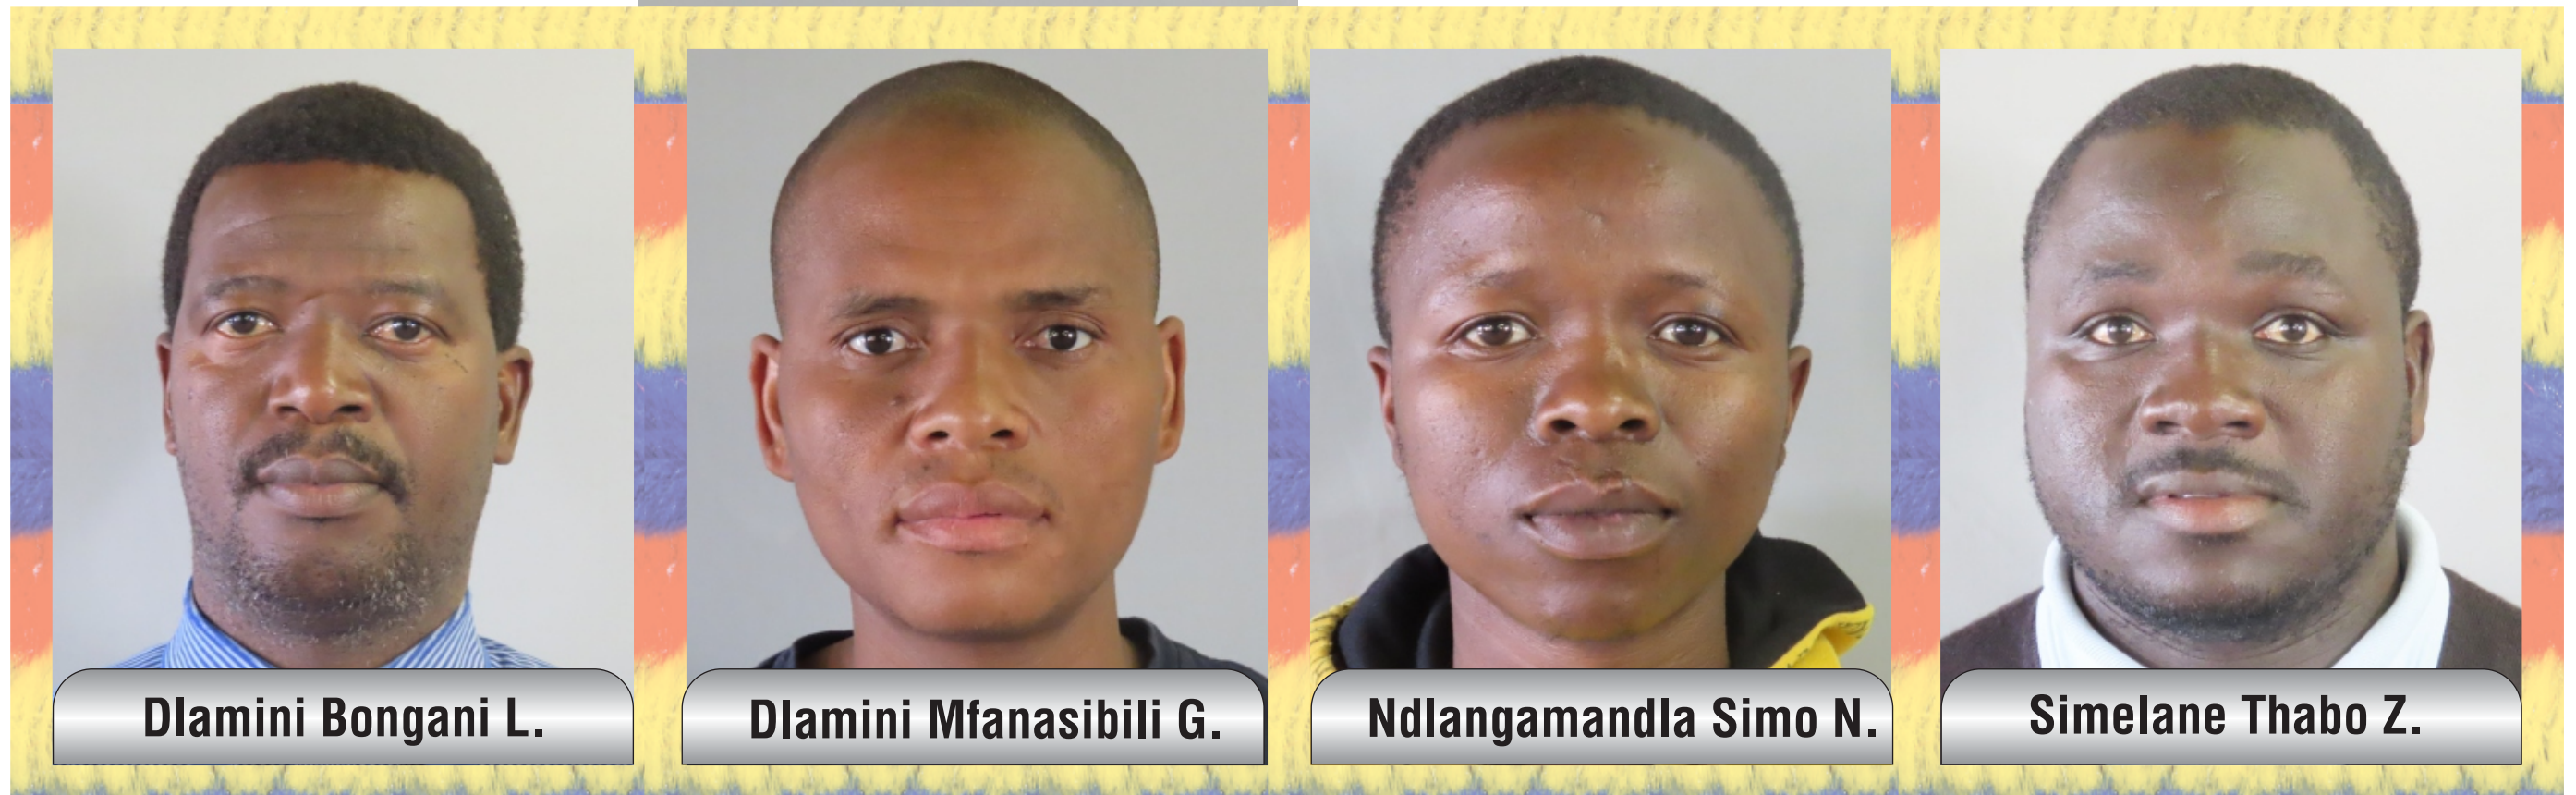

# KINGDOM OF ESWATINI

## SECONDARY ELECTIONS 2023 - INDVUNA YENKHUNDLA

REGION: **SHISELWENI**

INKHUNDLA: **NKWENE**

DATE: **29 SEPTEMBER 2023**

TIME: **07:00 AM TO 7:00 PM**