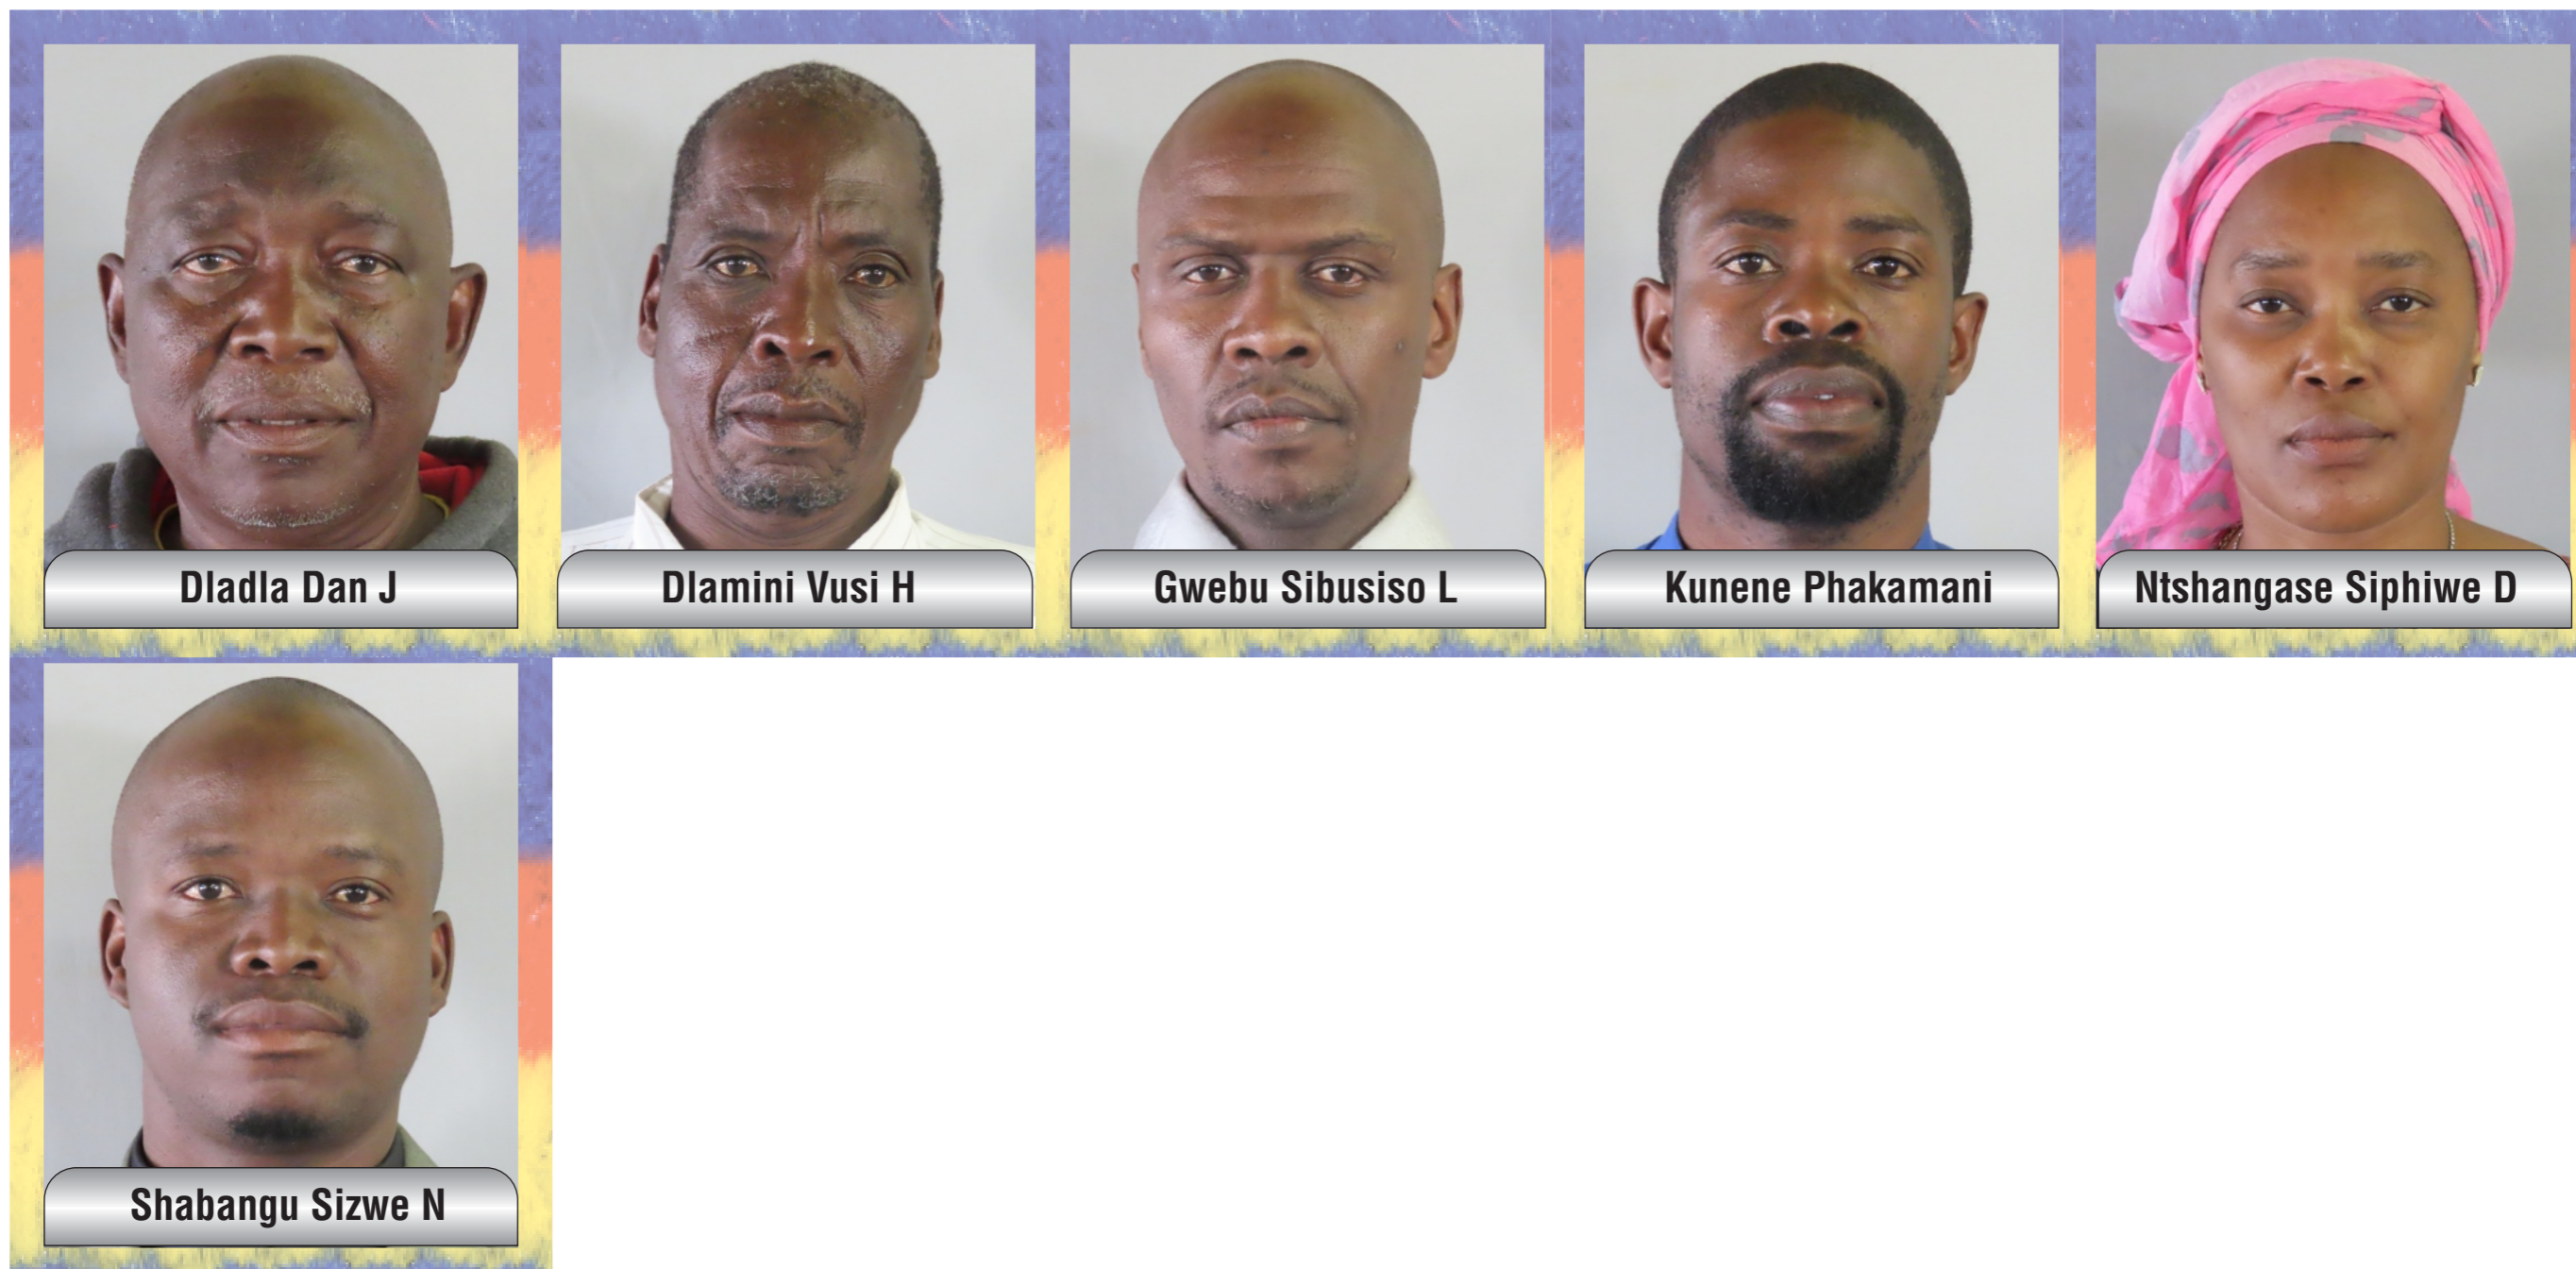

KINGDOM OF ESWATINI

SECONDARY ELECTIONS 2023 - BUCOPHO

REGION: SHISELWENI

INKHUNDLA: NKWENE

CHIEFDOM: NKWENE

DATE: 29 SEPTEMBER 2023

TIME: 07:00 AM TO 7:00 PM

**POLLING STATION: - EKUJABULENI PPRIMARY SCHOOL
- GOGO CENTRE**