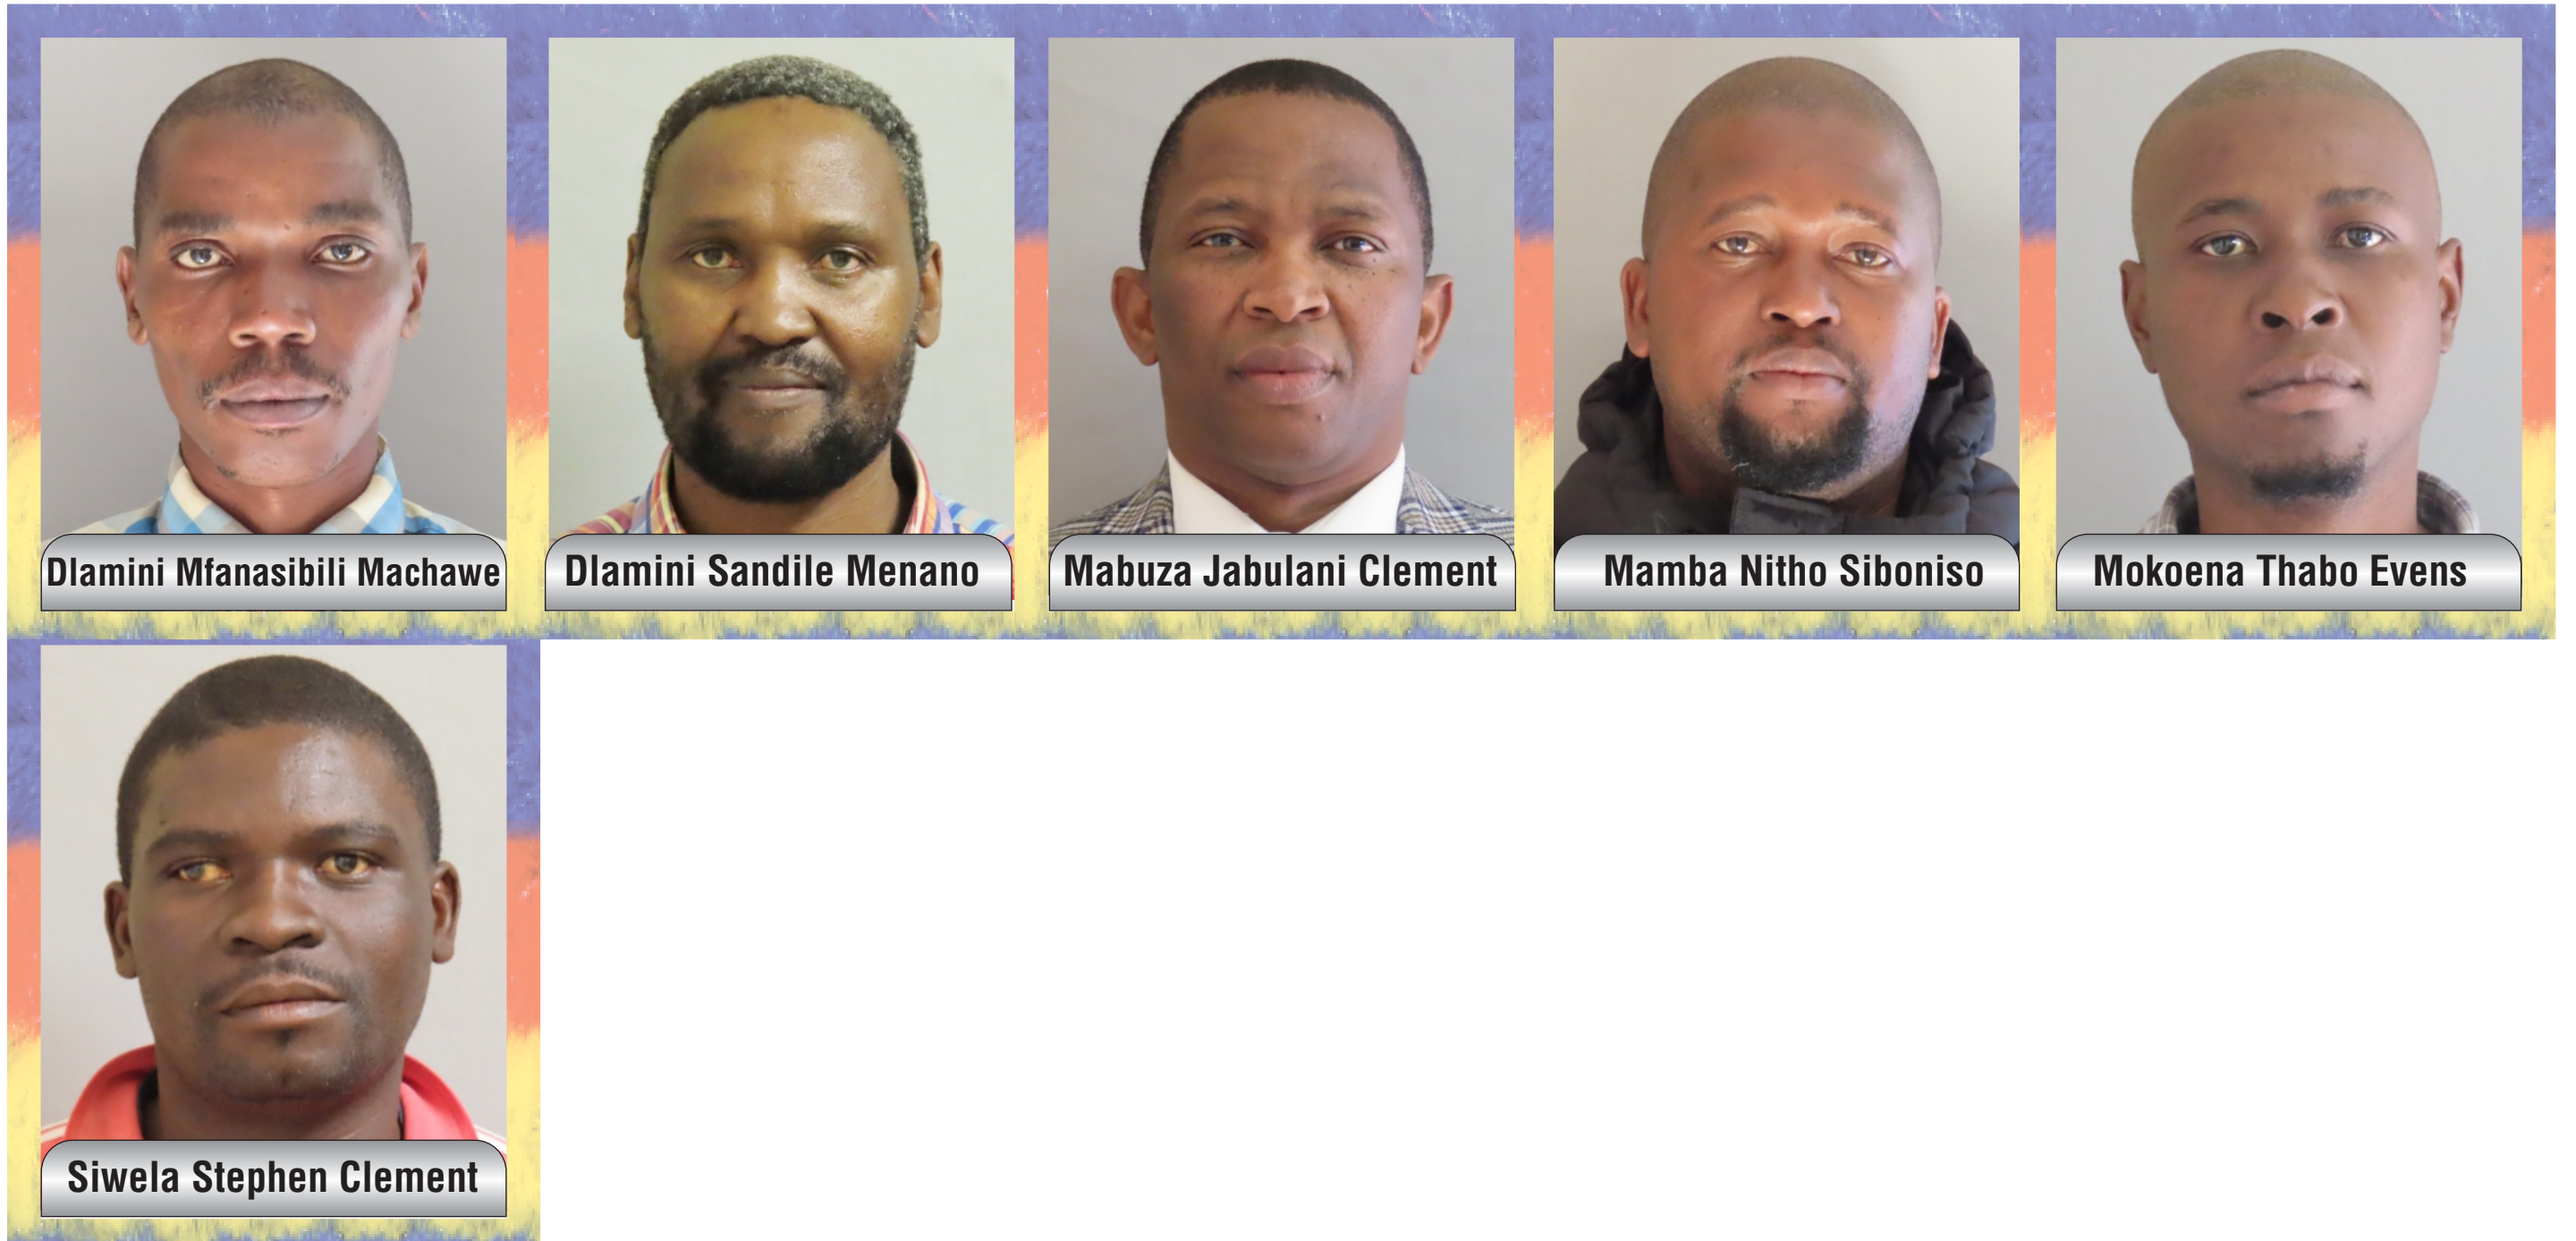

KINGDOM OF ESWATINI

SECONDARY ELECTIONS 2023 - MEMBER OF PARLIAMENT

REGION: **HHOHHO**

INKHUNDLA: **PIGG'S PEAK**

Dlamini Mfanasibili Machawe

Dlamini Sandile Menano

Mabuza Jabulani Clement

Mamba Nitho Siboniso

Mokoena Thabo Evens

Siwela Stephen Clement

DATE: 29 SEPTEMBER 2023

TIME: 07:00 AM TO 7:00 PM

Produced in accordance with the Elections Act of 2013