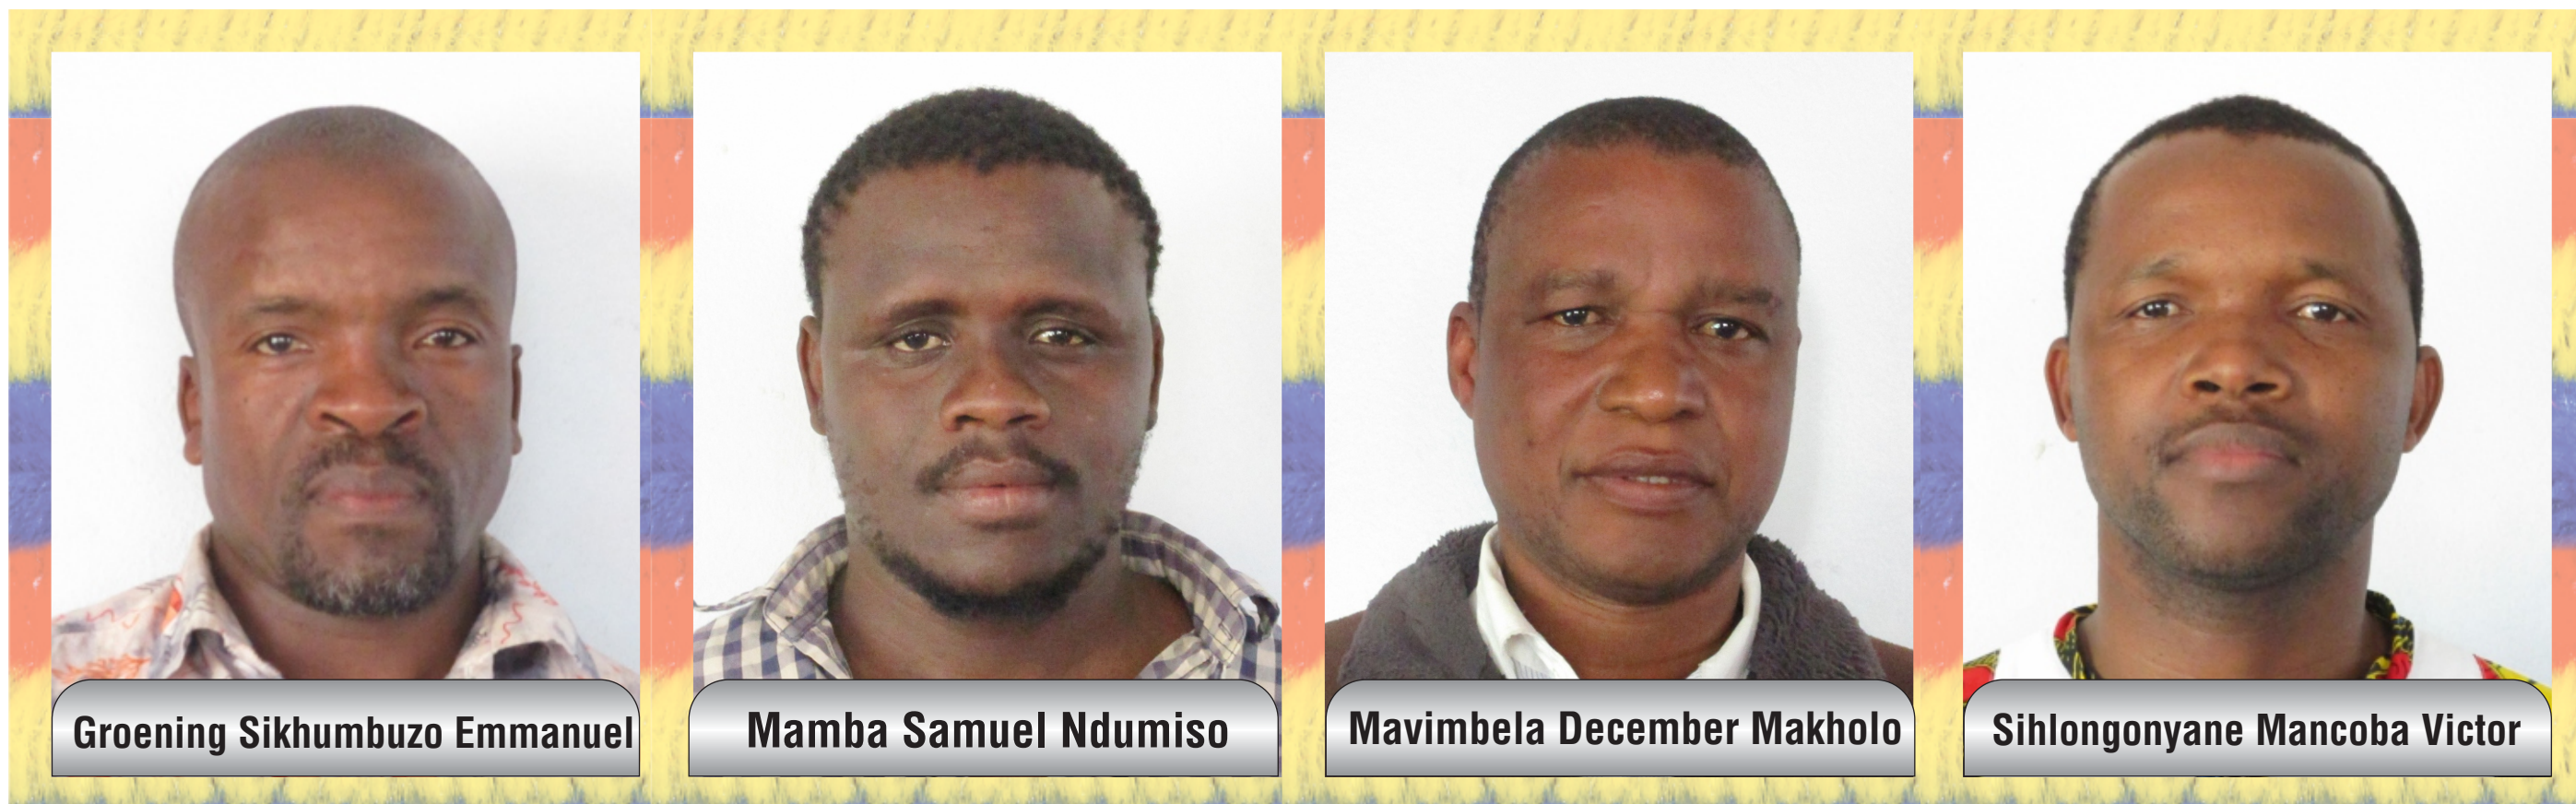

KINGDOM OF ESWATINI

SECONDARY ELECTIONS 2023 - MEMBER OF PARLIAMENT

REGION: **LUBOMBO**

INKHUNDLA: **SITHOBELA**

DATE: **29 SEPTEMBER 2023**

TIME: **07:00 AM TO 7:00 PM**