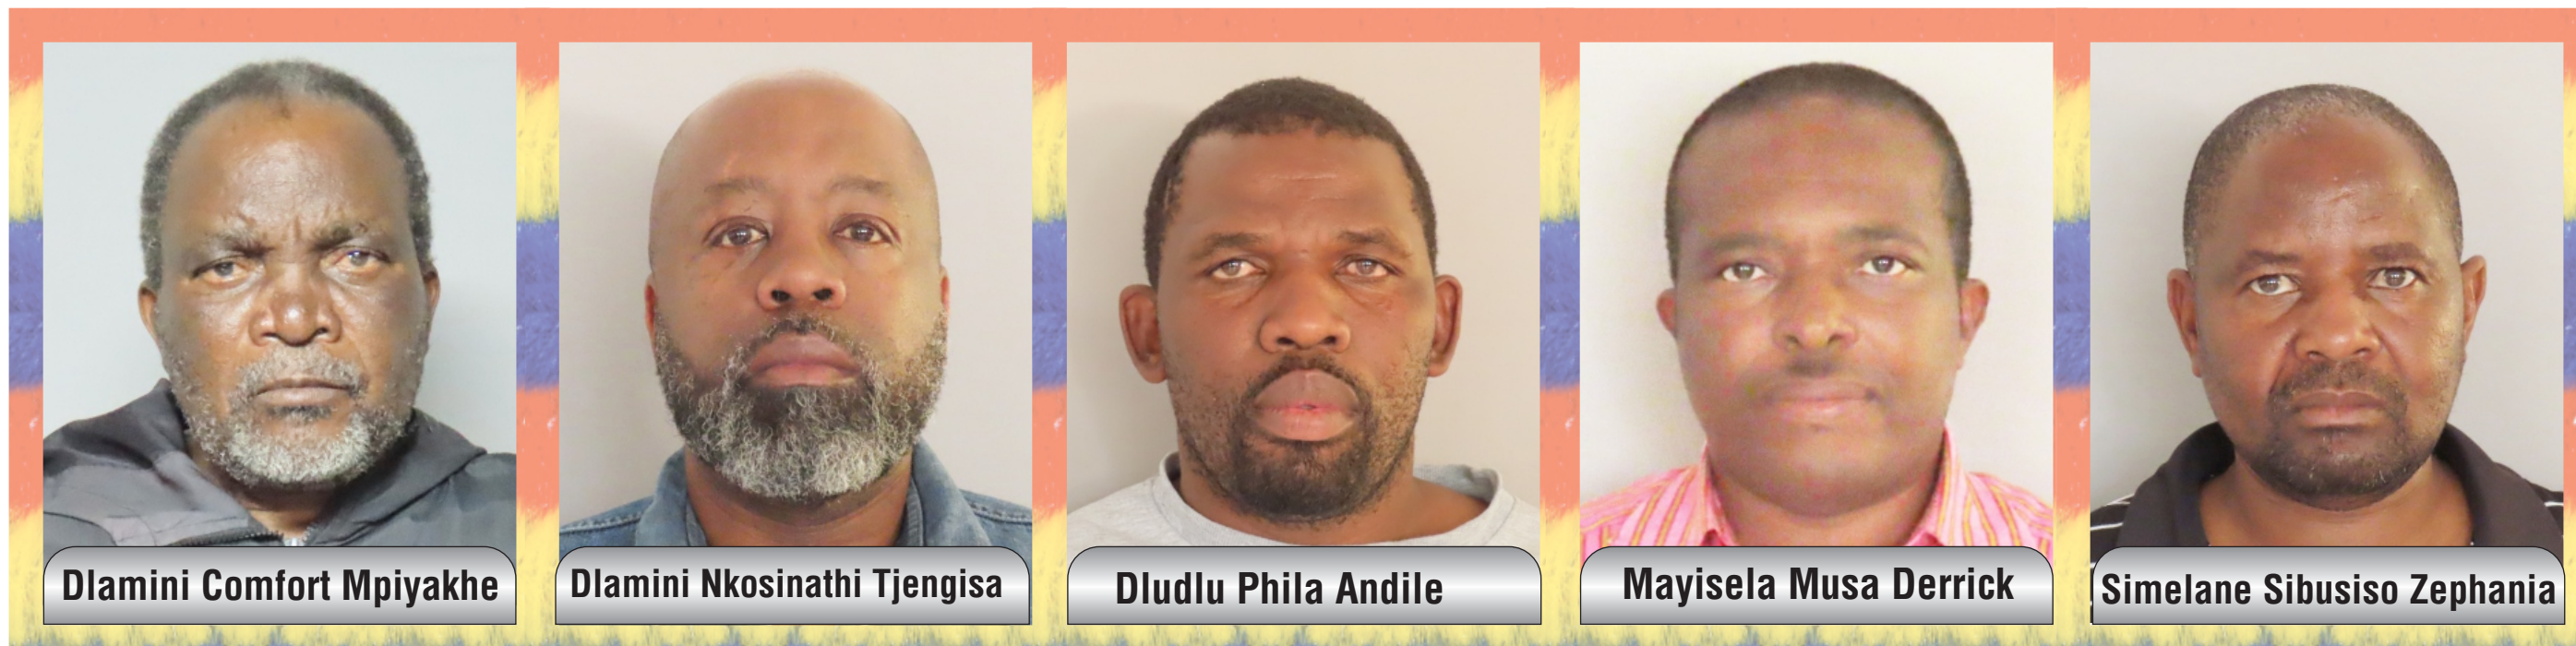

KINGDOM OF ESWATINI

SECONDARY ELECTIONS 2023 - INDVUNA YENKHUNDLA

REGION: **SHISELWENI**

INKHUNDLA: **SANDLENI**

DATE: **29 SEPTEMBER 2023**

TIME: **07:00 AM TO 7:00 PM**