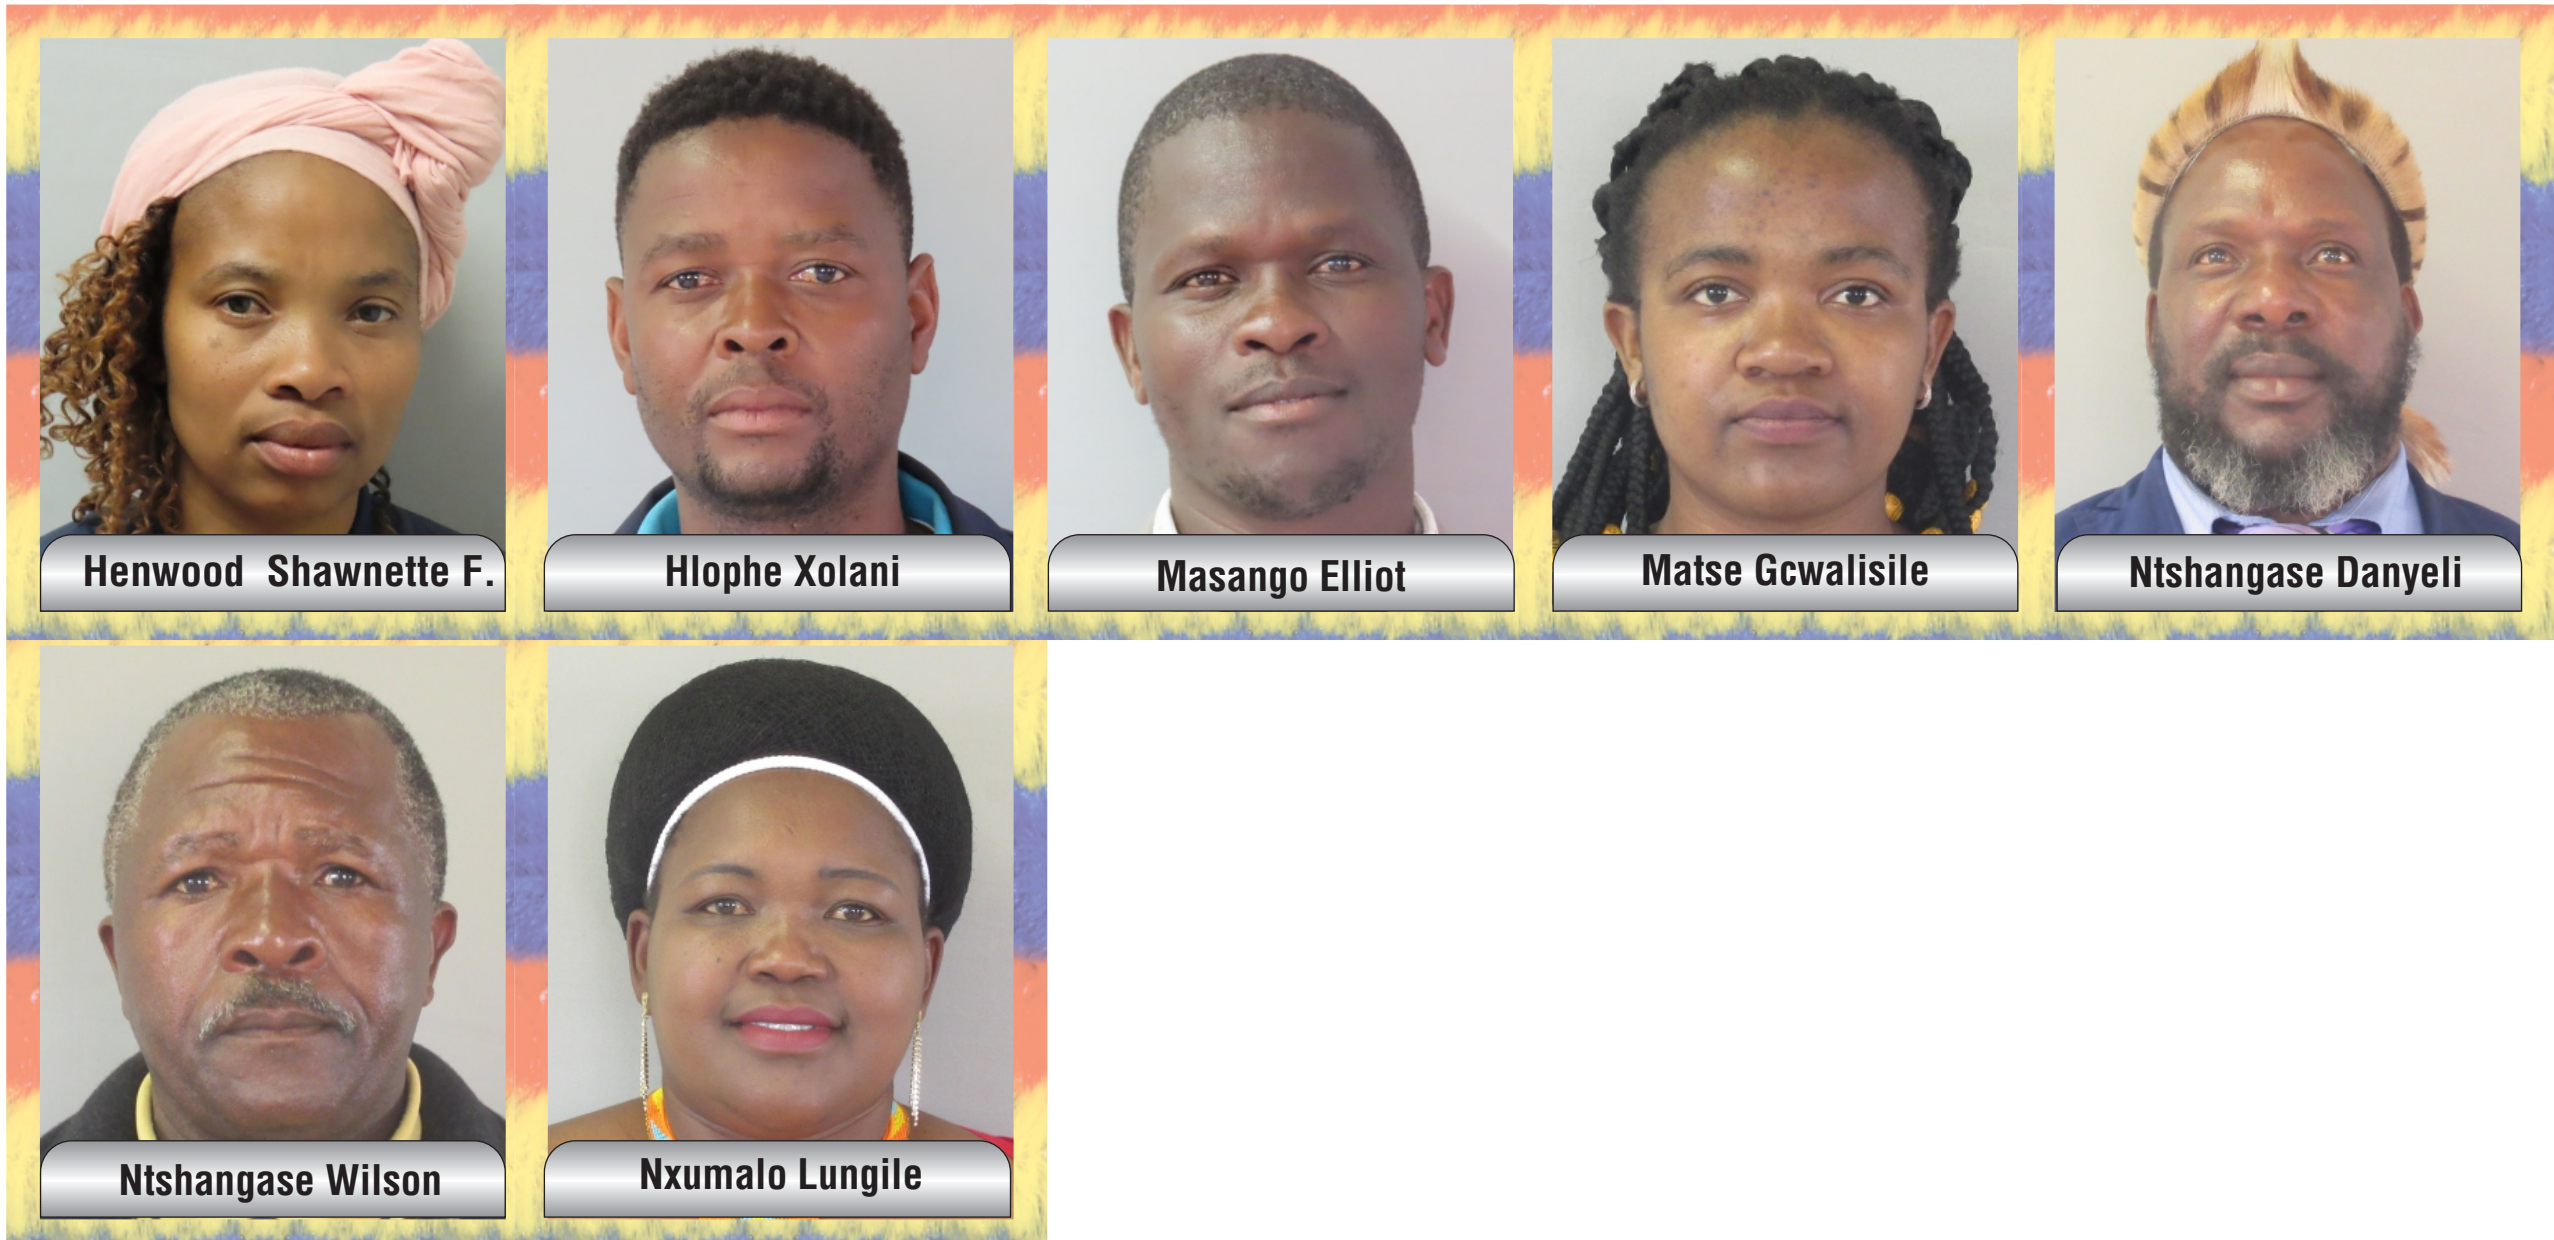

KINGDOM OF ESWATINI

SECONDARY ELECTIONS 2023 - MEMBER OF PARLIAMENT

REGION: **SHISELWENI**

INKHUNDLA: **SHISELWENIN 1**

DATE: **29 SEPTEMBER 2023**

TIME: **07:00 AM TO 7:00 PM**