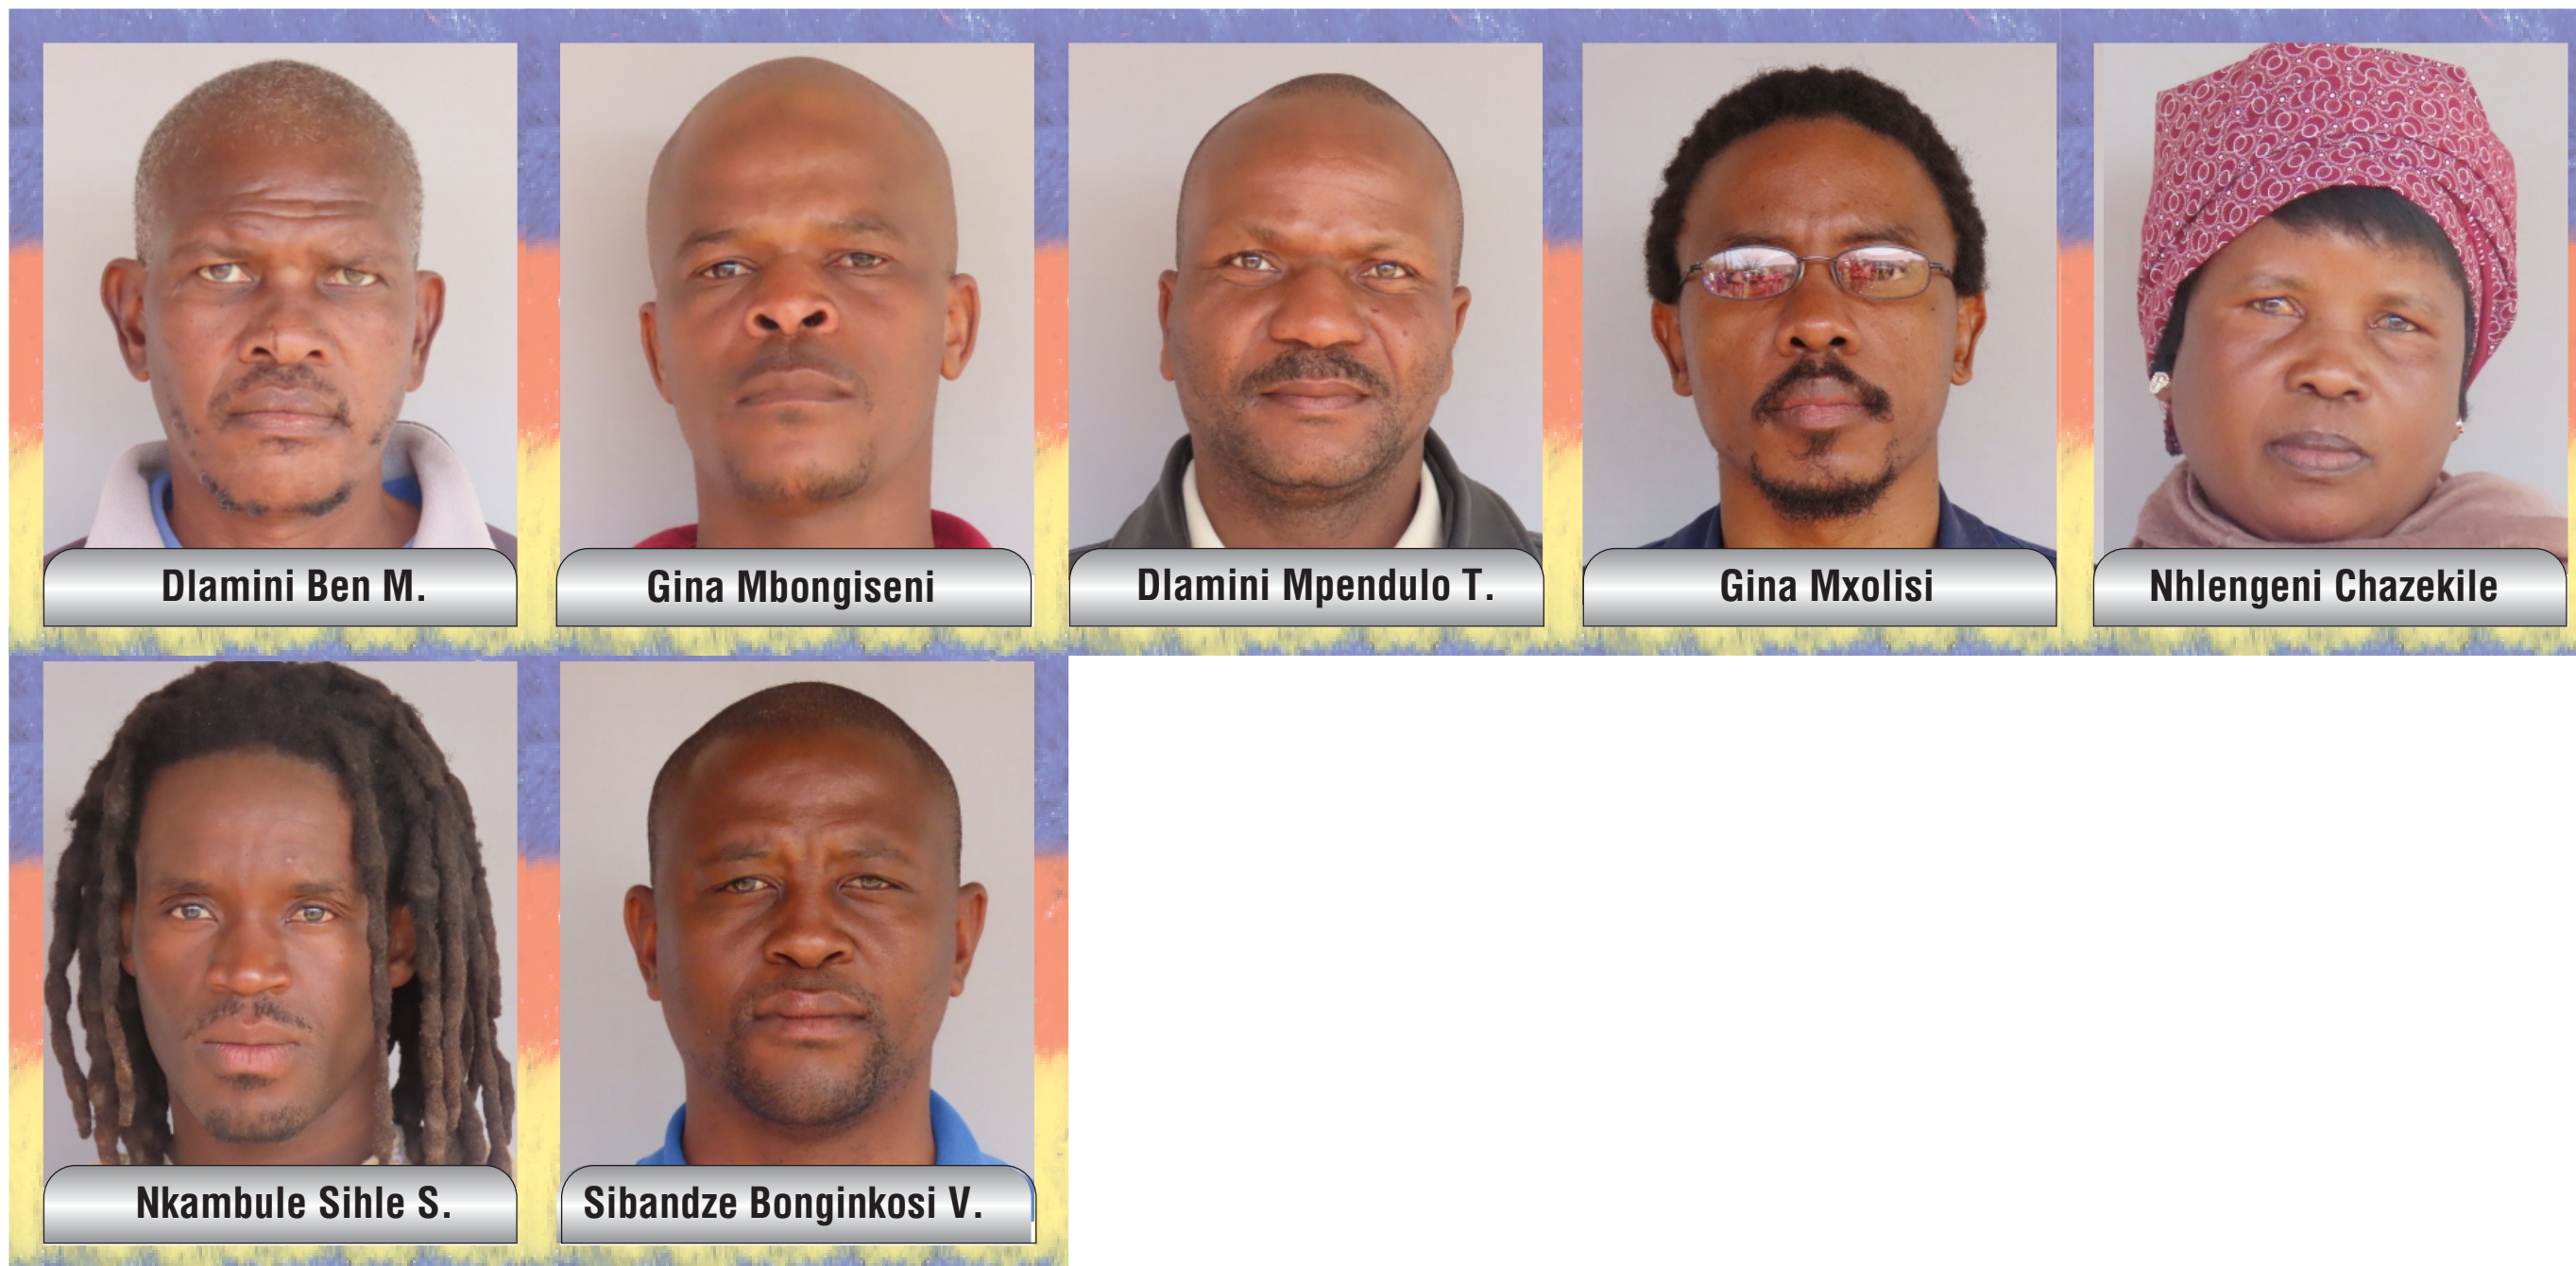

# KINGDOM OF ESWATINI

## SECONDARY ELECTIONS 2023 - BUCOPHO

REGION: **SHISELWENI**

INKHUNDLA: **SOMNTONGO**

CHIEFDOM: **VIMBIZIBUKO**

DATE: **29 SEPTEMBER 2023**

TIME: **07:00 AM TO 7:00 PM**

POLLING STATION: - **MGAMPONDO PRIMARY SCHOOL**