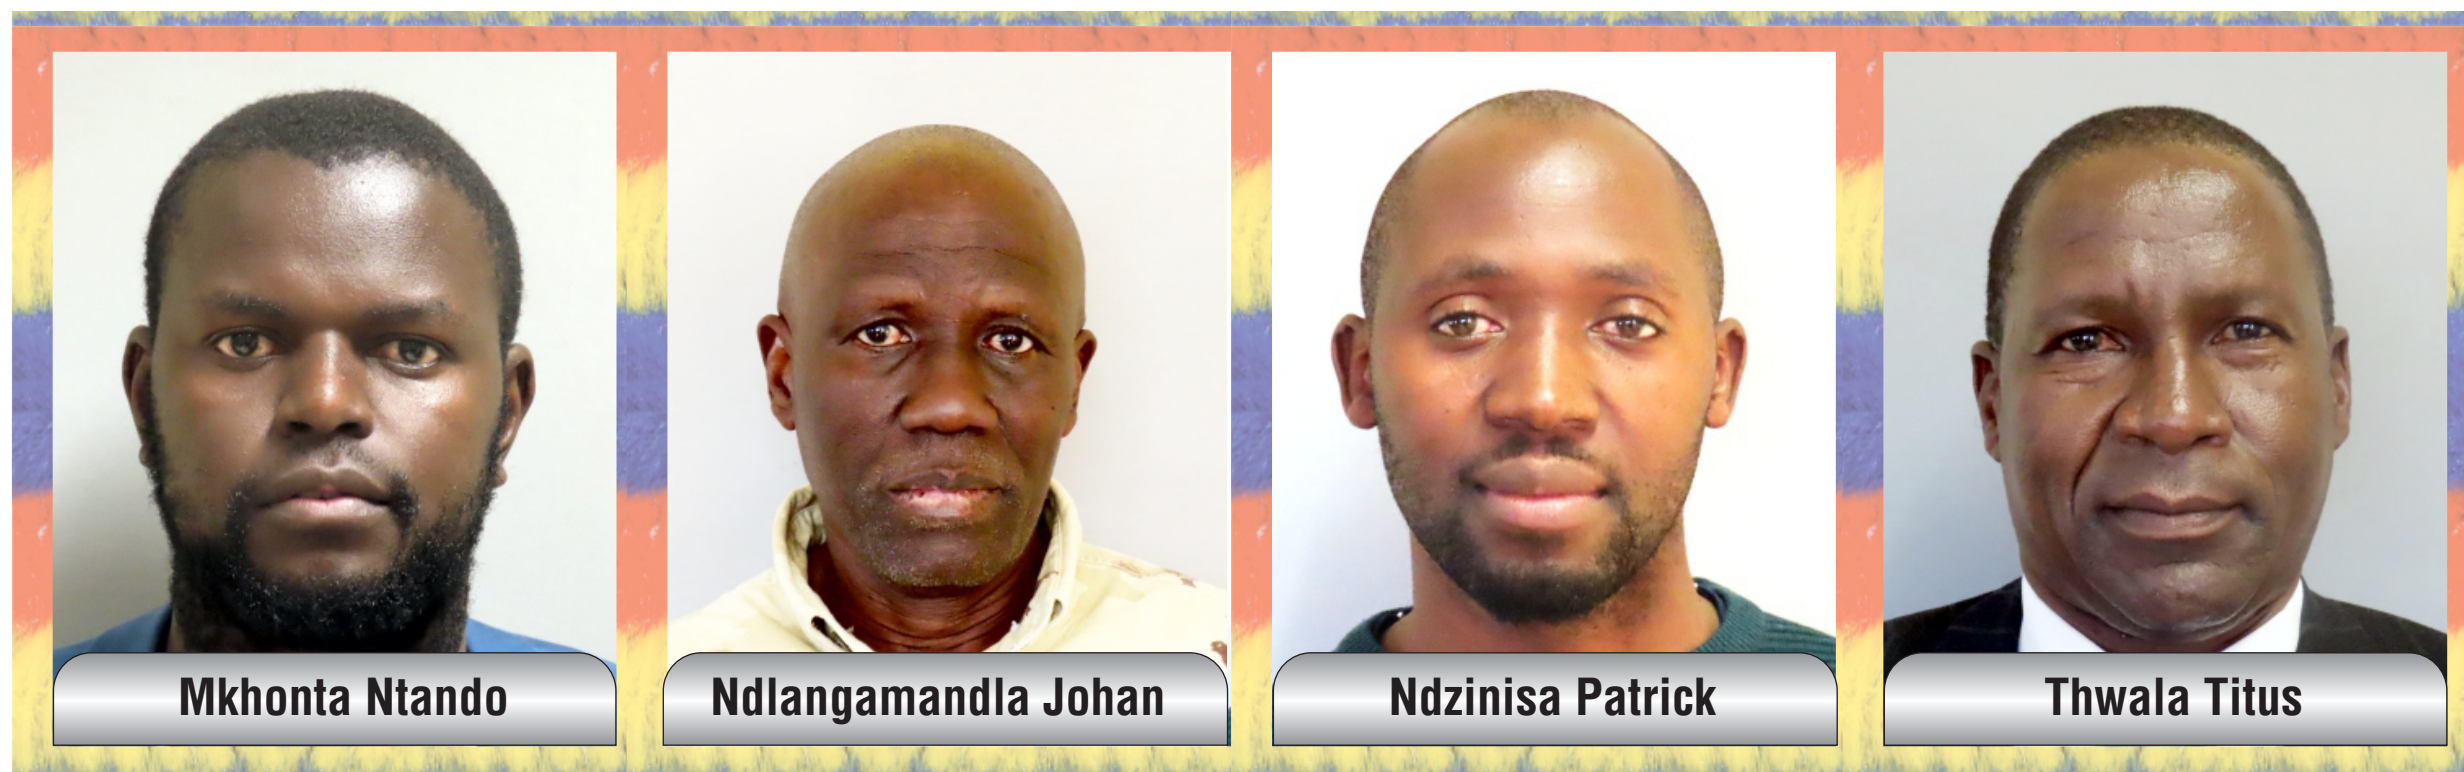

# KINGDOM OF ESWATINI

## SECONDARY ELECTIONS 2023 - MEMBER OF PARLIAMENT

REGION: **SHISELWENI**

INKHUNDLA: **ZOMBODZE EMUVA**

DATE: **29 SEPTEMBER 2023**

TIME: **07:00 AM TO 7:00 PM**